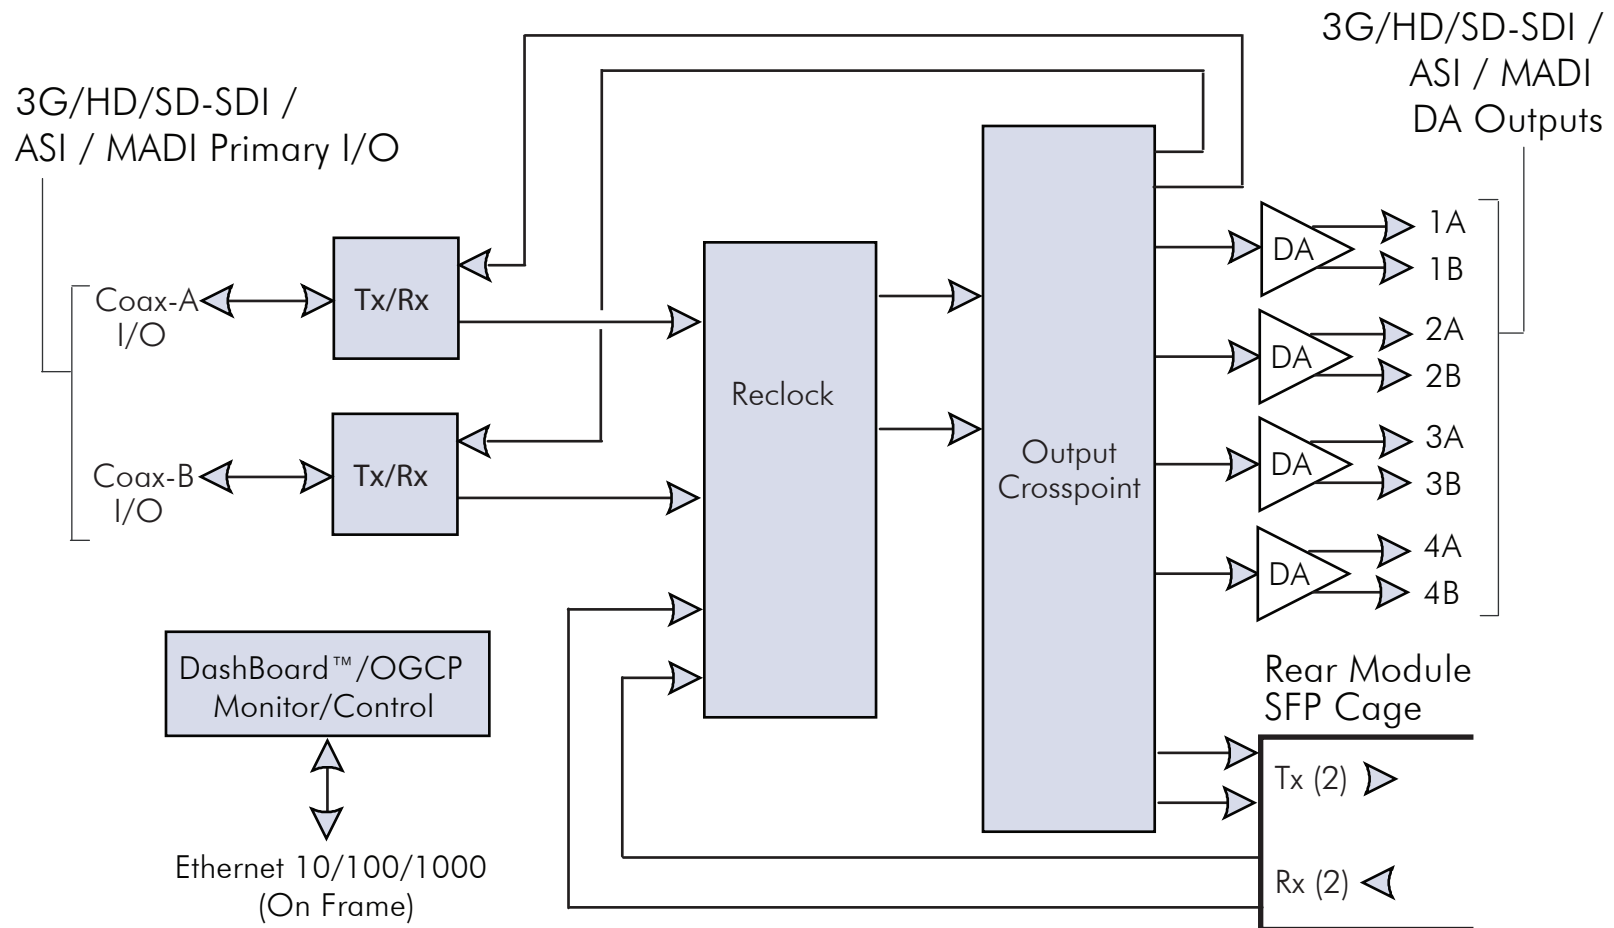

9415DA-SFP Block Diagram

3G/HD/SD-SDI / ASI / MADI Reconfigurable Video SFP Transceiver/Distribution Amplifier
with Full-Flexibility Crosspoint and Externally-Accessible SFP Module

COBALT

Cobalt Digital Inc.
2506 Galen Drive
Champaign IL, 61821