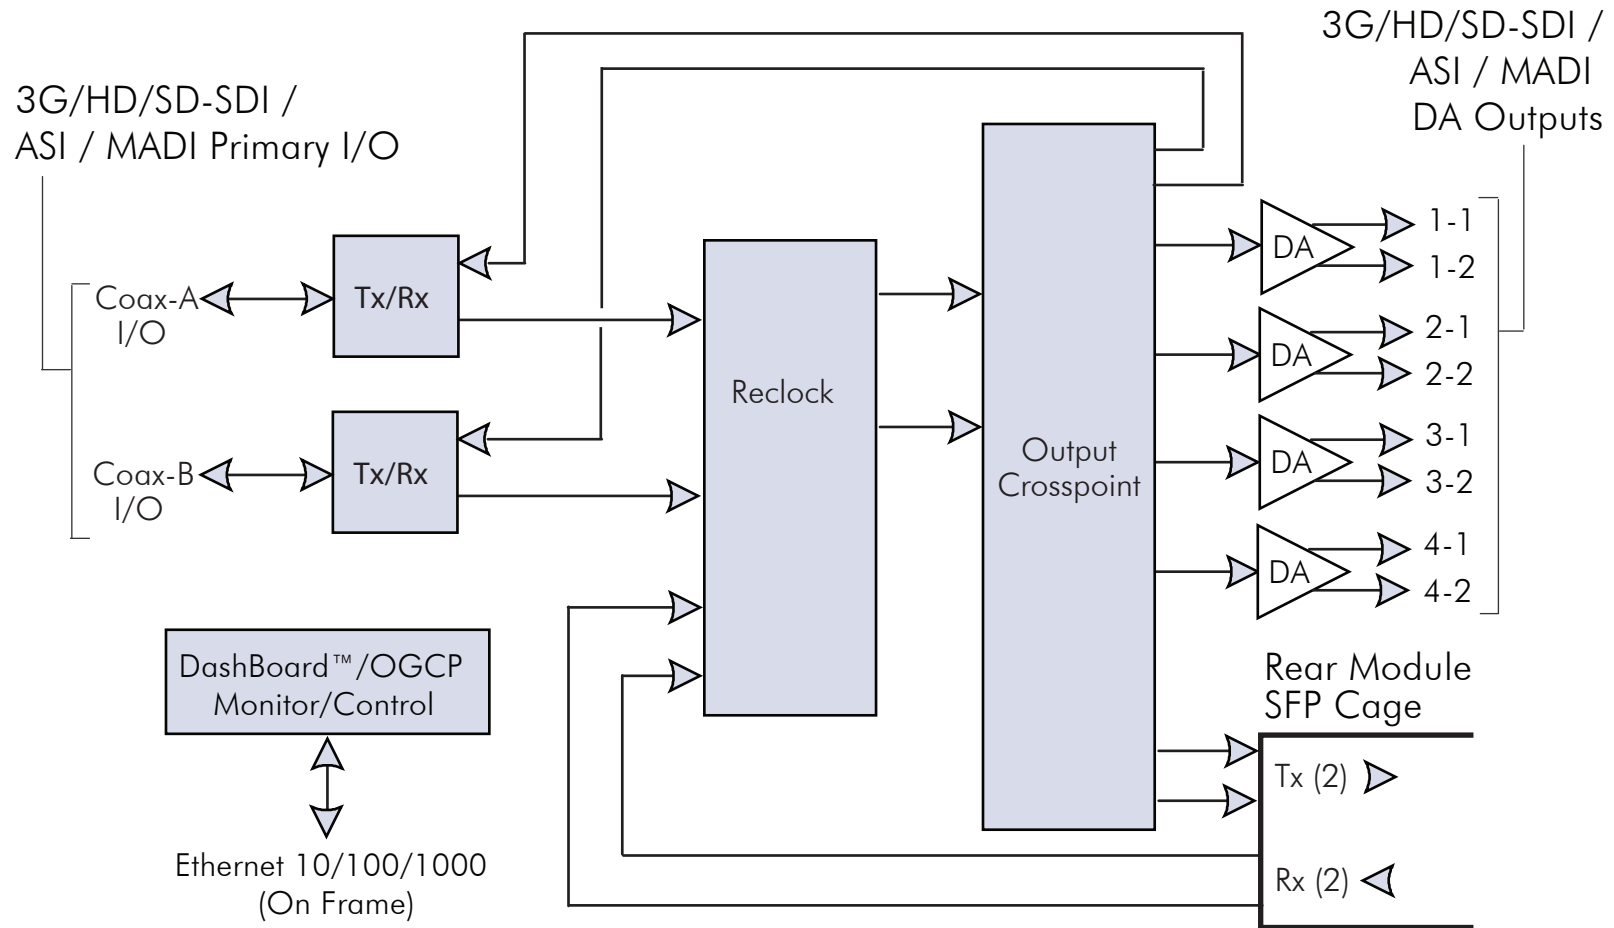

9415DA-SFP Block Diagram

3G/HD/SD-SDI / ASI / MADI Reconfigurable Video SFP Transceiver/Distribution Amplifier
with Full-Flexibility Crosspoint and Externally-Accessible SFP Module

COBALT

Cobalt Digital Inc.
2506 Galen Drive
Champaign IL, 61821