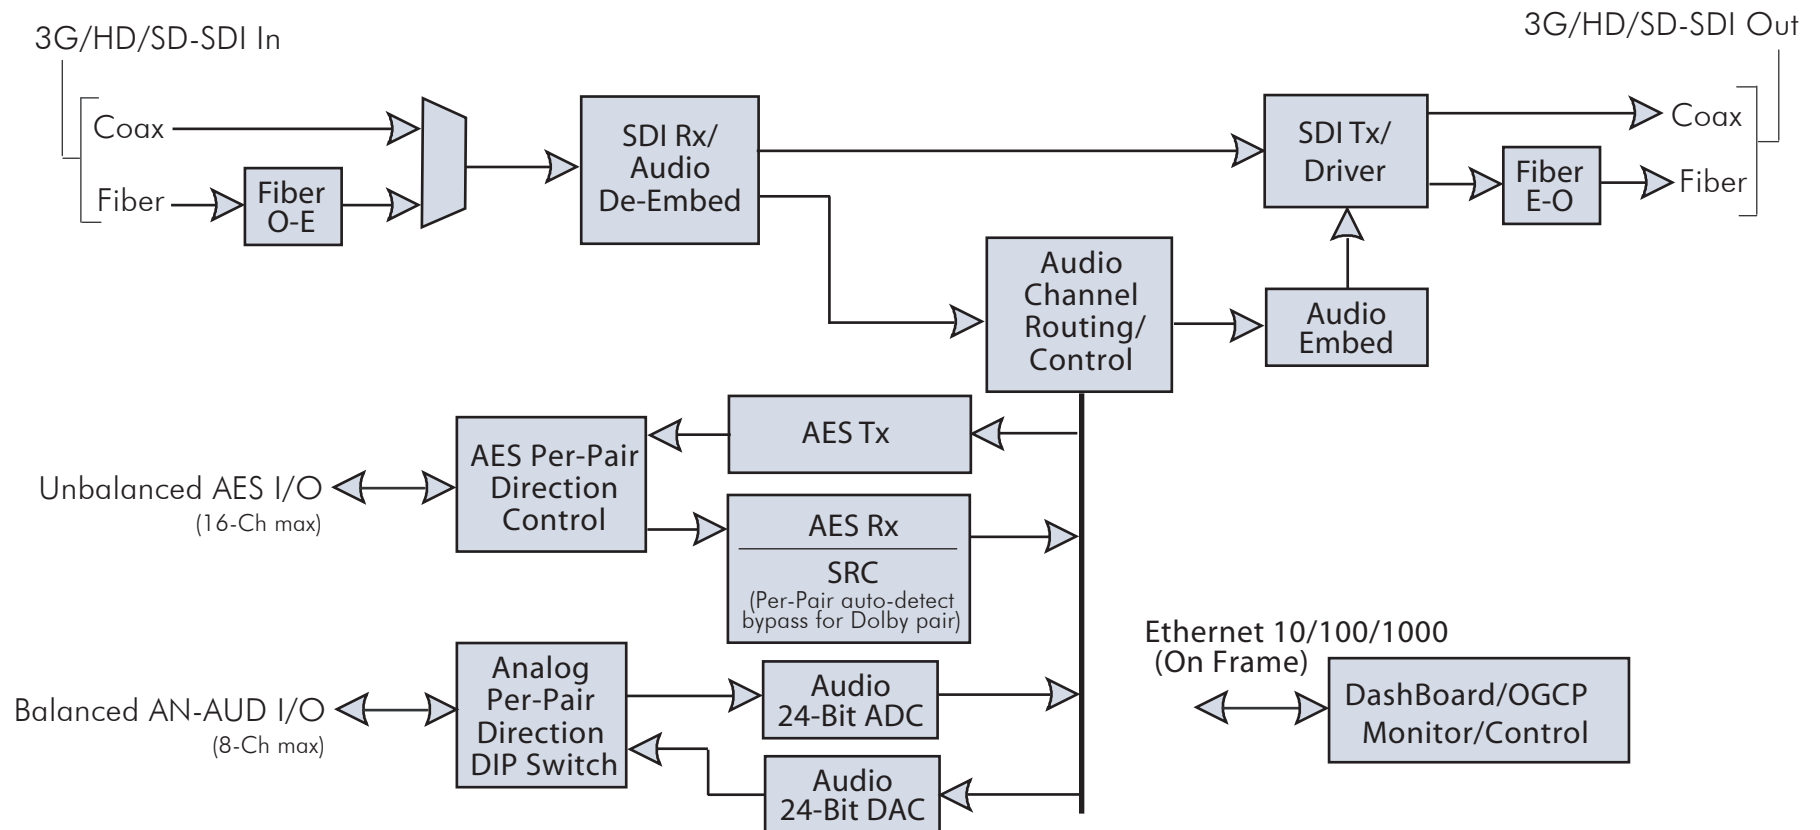

9433-EMDE-ADDA-EOOE Block Diagram

3G/HD/SD-SDI Fiber Optic Transceiver

with 16-Channel AES / 8-Channel Analog Audio Embed/De-Embed

COBALT Cobalt Digital Inc.
2506 Galen Drive
Champaign IL, 61821

217.344.1243
info@cobaltdigital.com
www.cobaltdigital.com