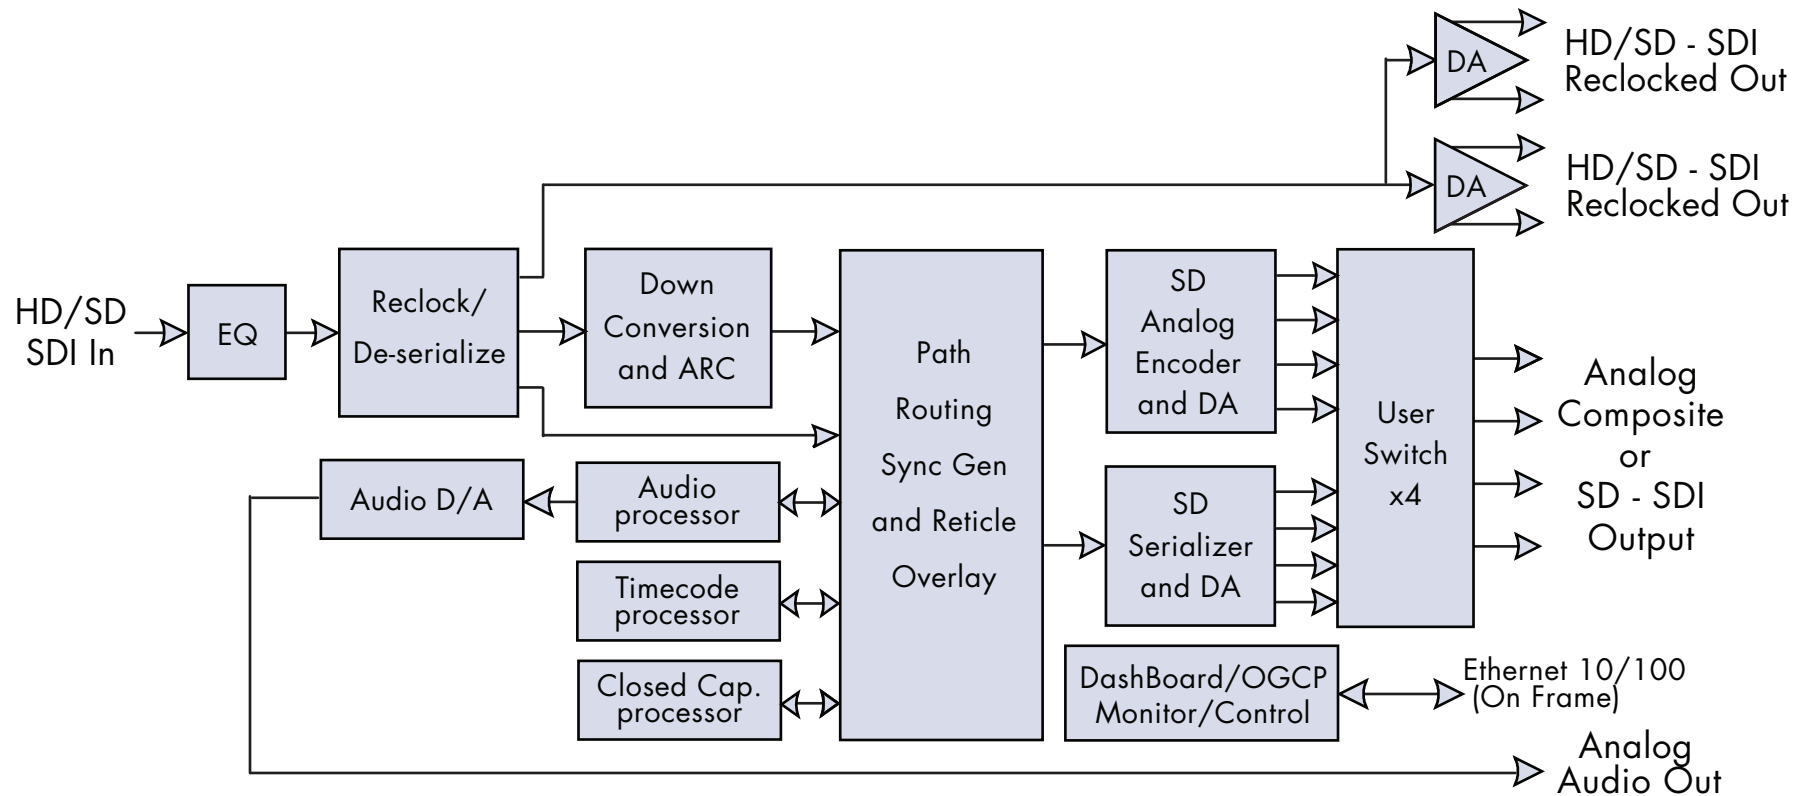

9821 Block Diagram

Downconverter

with HD/SD-SDI Input, HD/SD-SDI Recocking,
SD-SDI and SD Analog Outputs

Cobalt Digital Inc.
2406 E. University Ave.
Urbana IL, 61802

217.344.1243
info@cobaltdigital.com
www.cobaltdigital.com