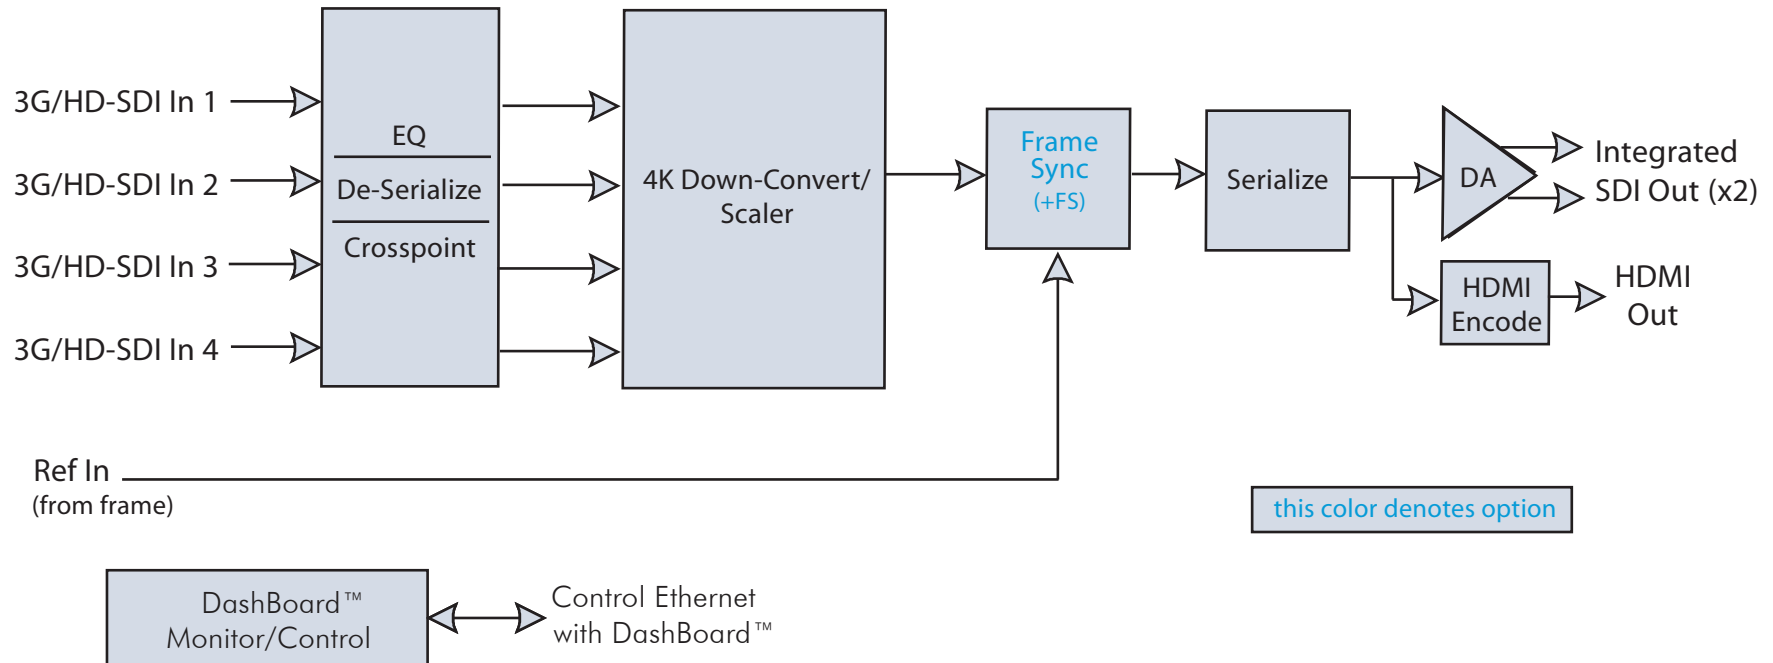

9902-DC-4K Block Diagram

Quad SDI/2SI-Input UHD Broadcast Downconverter with Optional Frame Sync

COBALT

Cobalt Digital Inc.
2506 Galen Drive
Champaign IL, 61821

217.344.1243
info@cobaltdigital.com
www.cobaltdigital.com