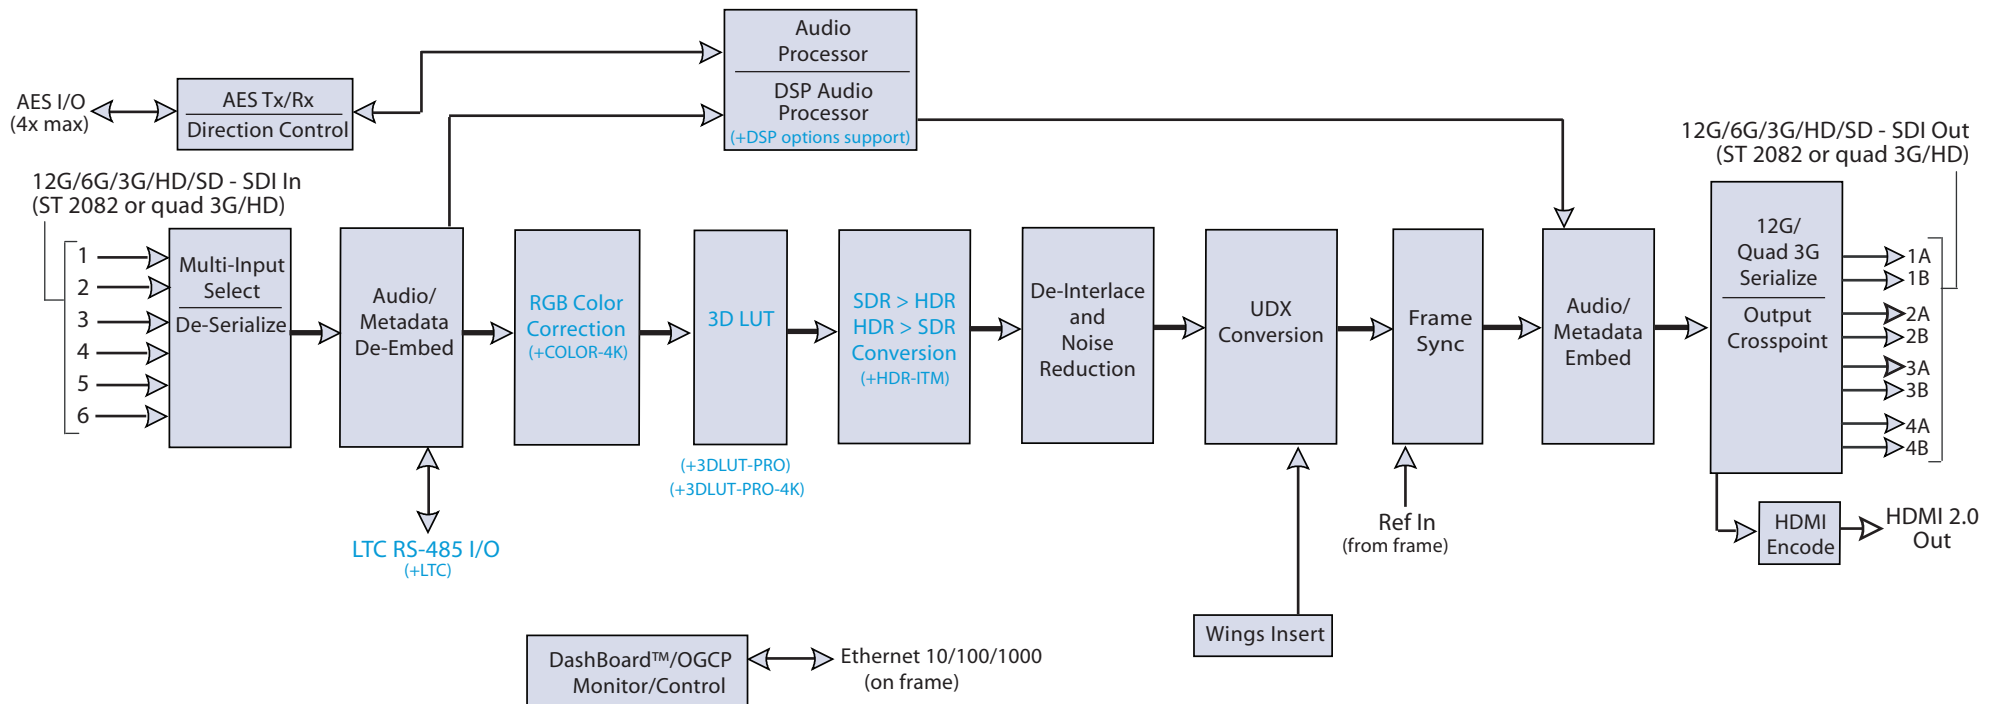

# 9904-UDX-4K-DSP Block Diagram

12G/6G/3G/HD/SD Up/Down/Cross Converter/Frame Sync with DSP Advanced Audio Processing

this color denotes option