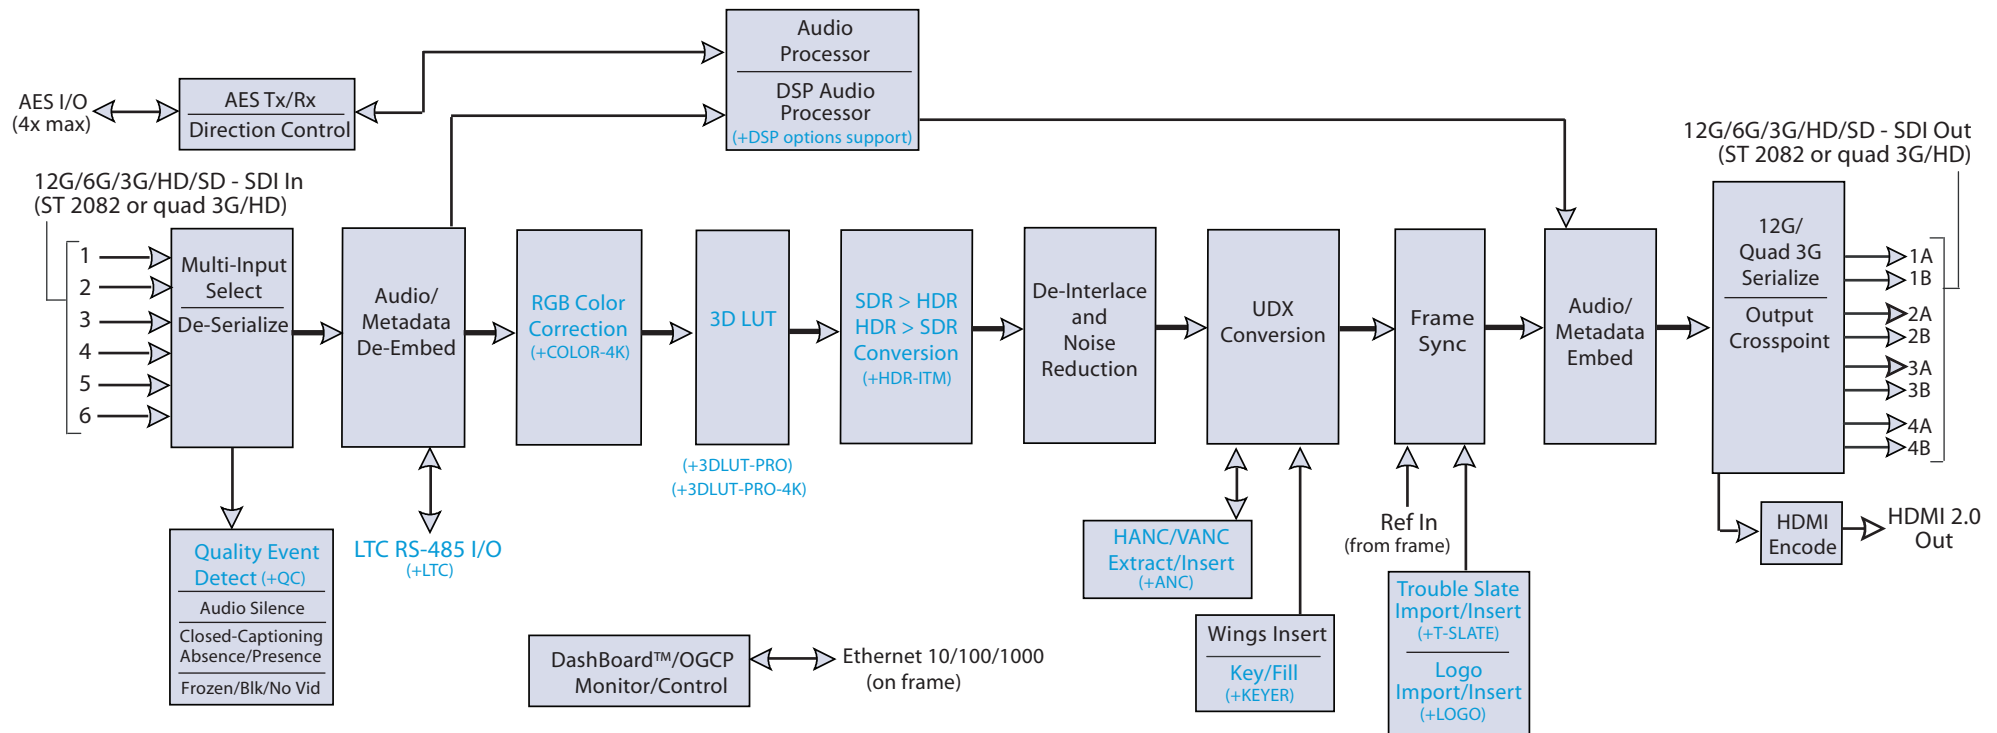

9904-UDX-4K-DSP Block Diagram

12G/6G/3G/HD/SD Up/Down/Cross Converter/Frame Sync with DSP Advanced Audio Processing

this color denotes option