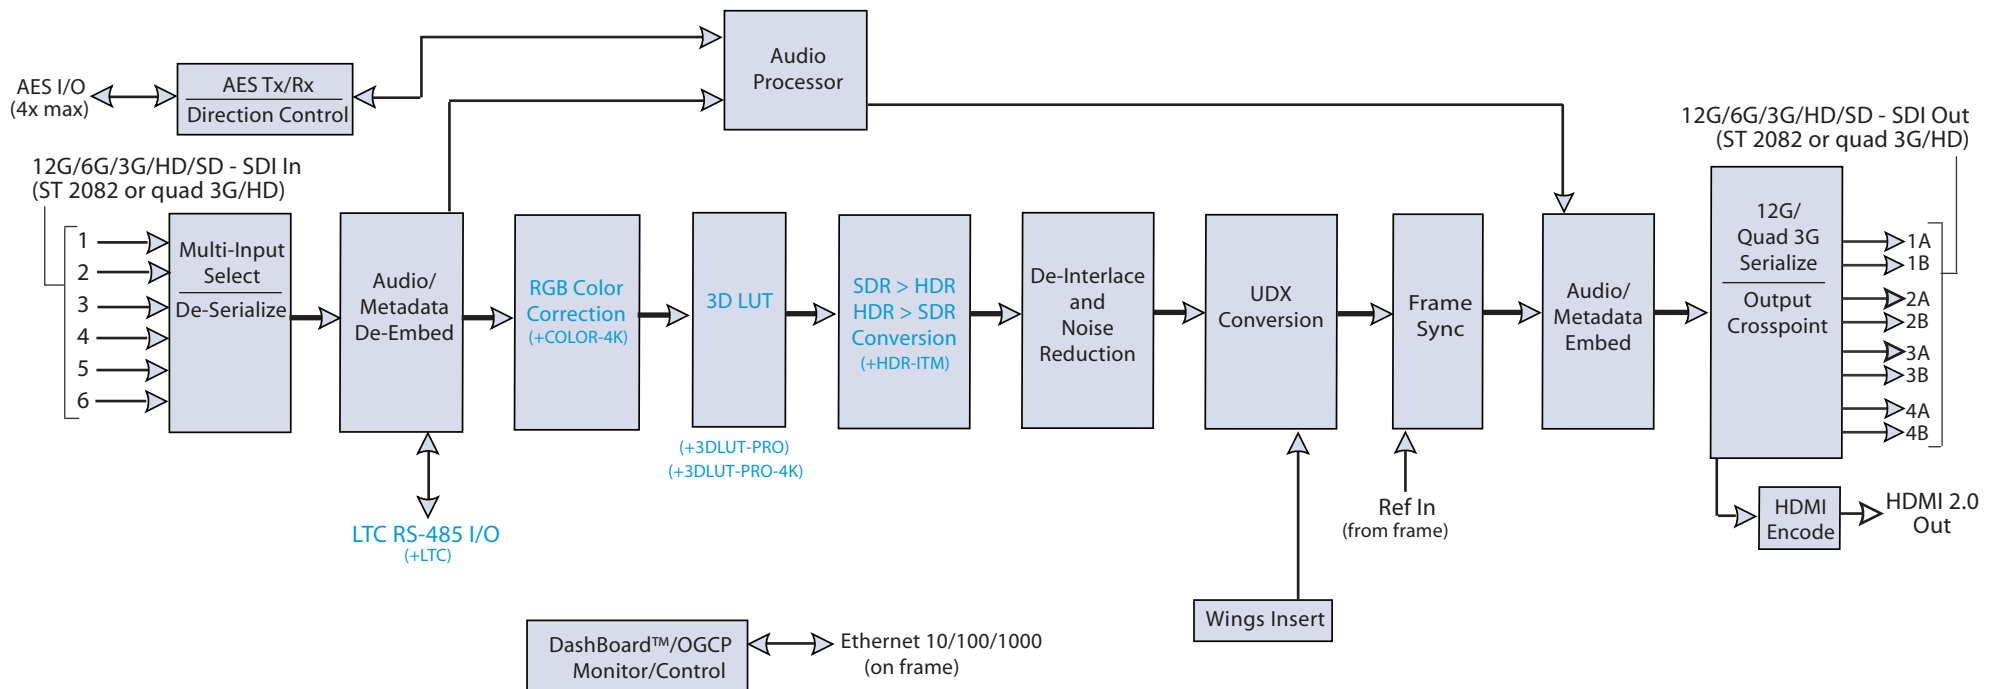

# 9904-UDX-4K Block Diagram

12G/6G/3G/HD/SD Up/Down/Cross Converter/Frame Sync/Embed/De-Embedded Audio Processor

this color denotes option