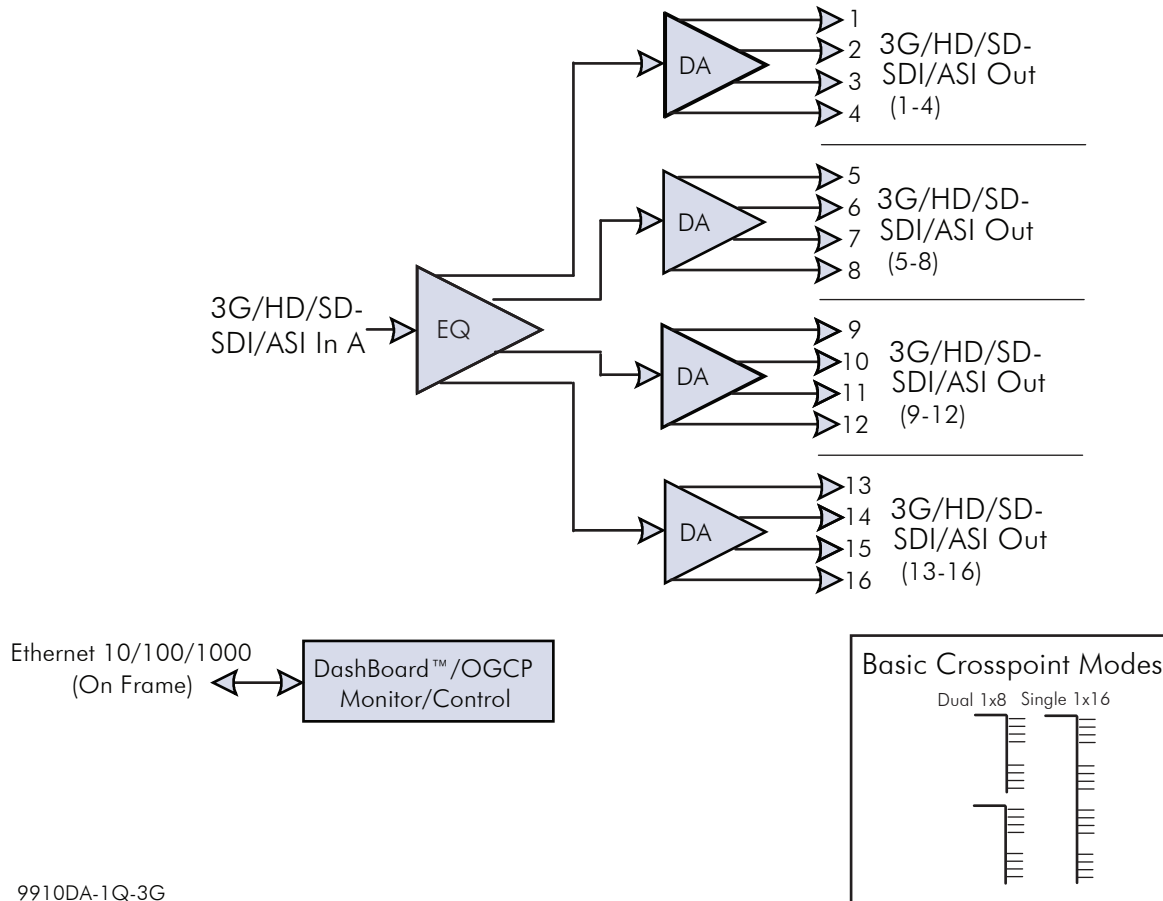

9910DA-1Q-3G Block Diagram

3G/HD/SD/ASI Single-Channel Multi-Rate DA
with x4 Output Crosspoint (Non-Reclocking)

9910DA-1Q-3G

COBALT Cobalt Digital Inc.
2506 Galen Drive
Champaign IL, 61821

217.344.1243
info@cobaltdigital.com
www.cobaltdigital.com