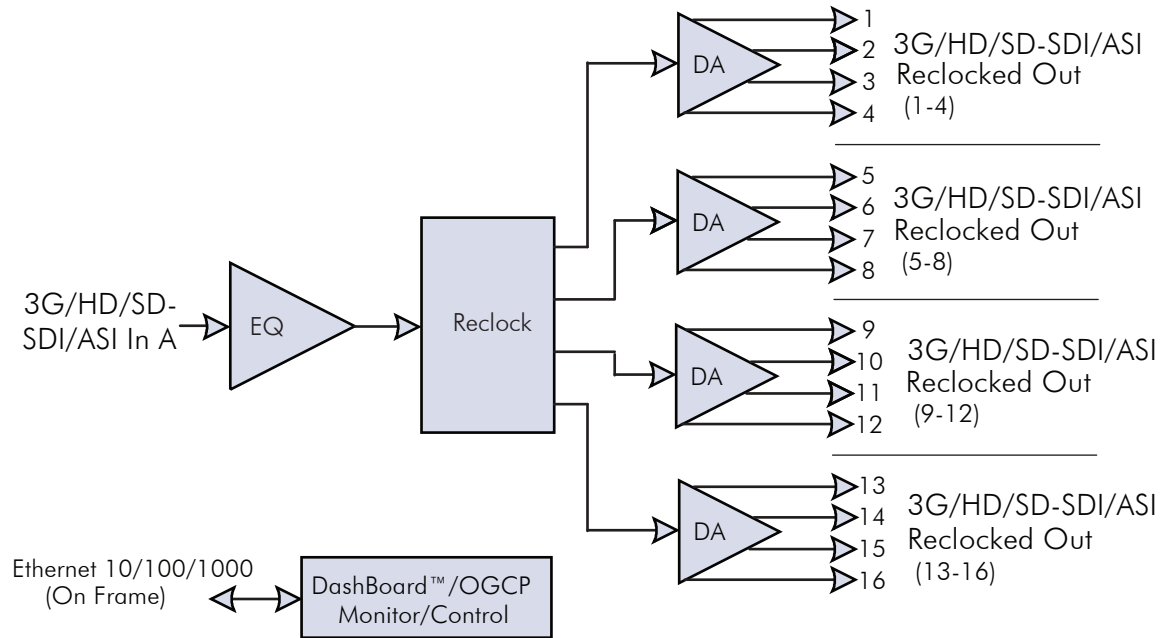

9910DA-1Q-3G-RCK Block Diagram

3G/HD/SD/ASI Single-Channel Multi-Rate DA

COBALT Cobalt Digital Inc.
2506 Galen Drive
Champaign IL, 61821

217.344.1243
info@cobaltdigital.com
www.cobaltdigital.com