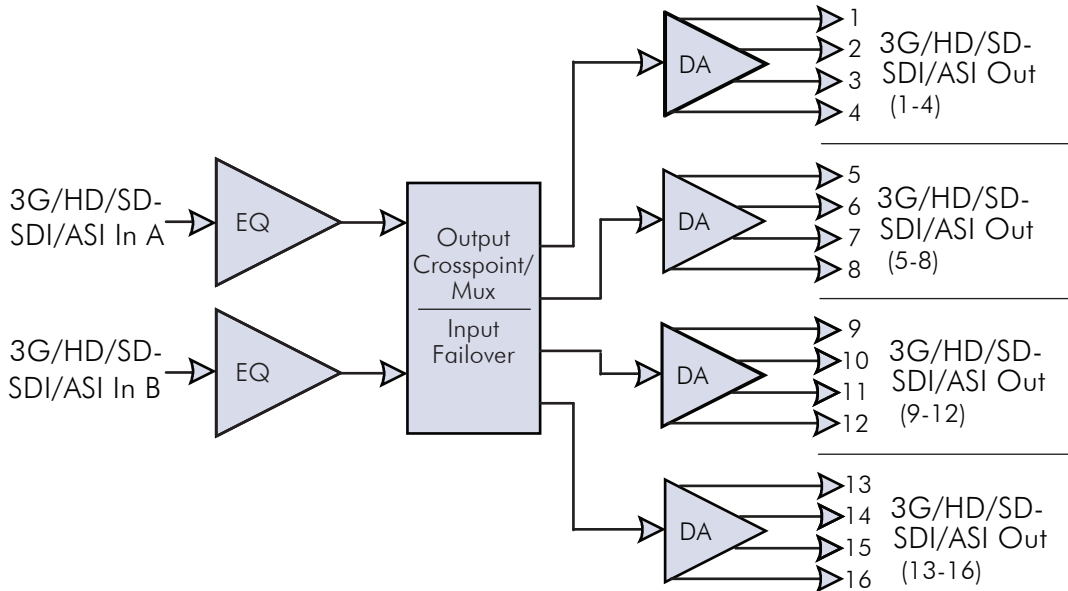

# 9910DA-2Q-3G Block Diagram

3G/HD/SD/ASI Dual-Channel Multi-Rate DA  
with x4 Output Crosspoint (Non-Reclocking)

9910DA-2Q-3G

**COBALT** Cobalt Digital Inc.  
2506 Galen Drive  
Champaign IL, 61821

217.344.1243  
info@cobaltdigital.com  
www.cobaltdigital.com