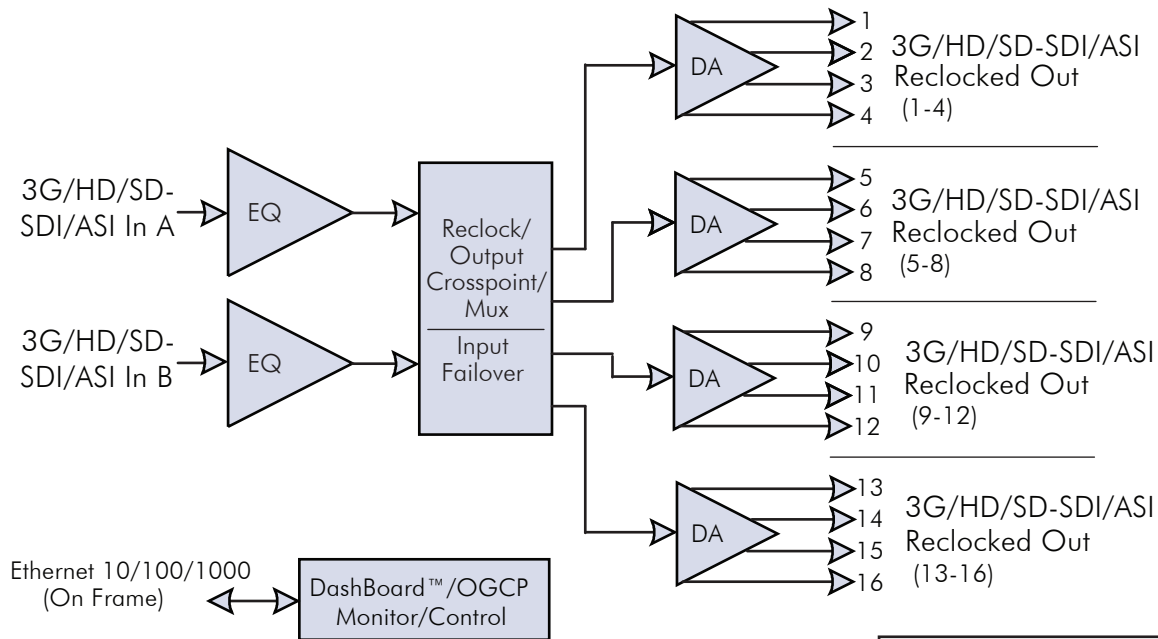

# 9910DA-2Q-3G-RCK Block Diagram

3G/HD/SD/ASI Dual-Channel Multi-Rate DA  
with x4 Output Crosspoint

**COBALT** Cobalt Digital Inc.  
2506 Galen Drive  
Champaign IL, 61821

217.344.1243  
info@cobaltdigital.com  
www.cobaltdigital.com