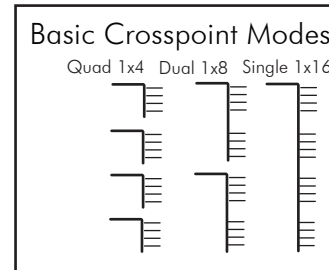

# 9910DA-4Q-3G Block Diagram

3G/HD/SD Quad-Channel Multi-Rate DA  
with x4 Output Crosspoint (Non-Reclocking)

9910DA-4Q-3G

**COBALT** Cobalt Digital Inc.  
2506 Galen Drive  
Champaign IL, 61821

217.344.1243  
info@cobaltdigital.com  
www.cobaltdigital.com