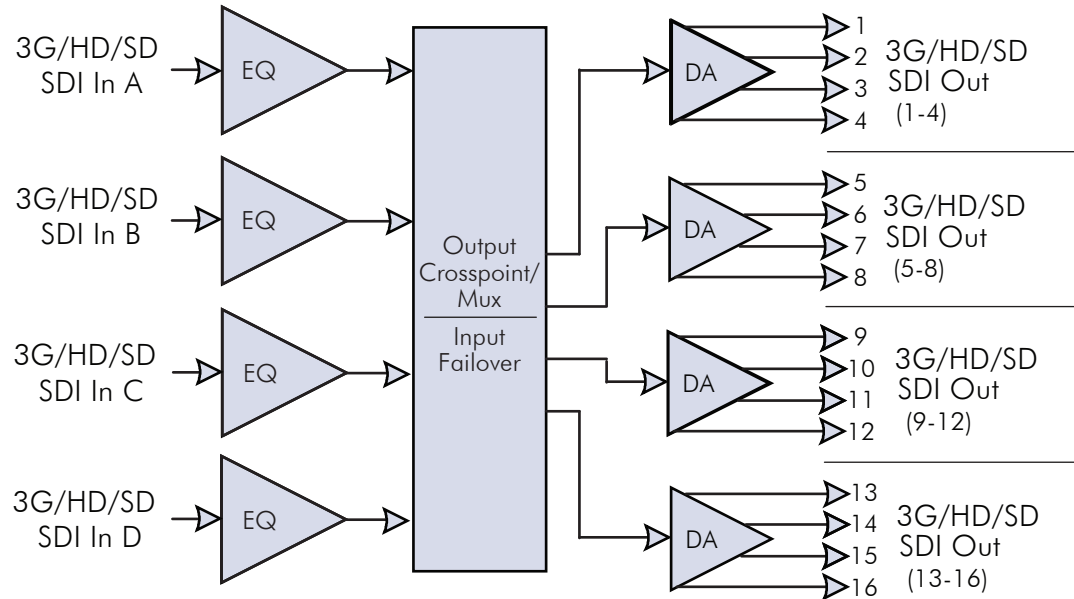

# 9910DA-4Q-3G Block Diagram

3G/HD/SD Quad-Channel Multi-Rate DA  
with x4 Output Crosspoint (Non-Reclocking)

9910DA-4Q-3G

**COBALT** Cobalt Digital Inc.  
2506 Galen Drive  
Champaign IL, 61821

217.344.1243  
info@cobaltdigital.com  
www.cobaltdigital.com