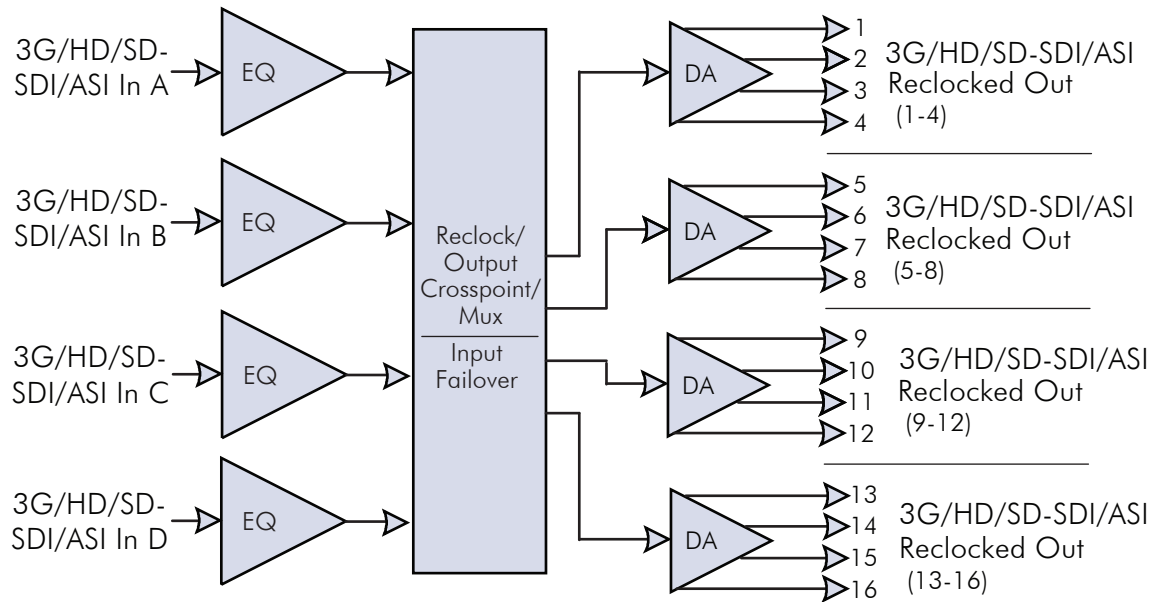

9910DA-4Q-3G-RCK Block Diagram

3G/HD/SD/ASI Quad-Channel Multi-Rate DA
with x4 Output Crosspoint

COBALT Cobalt Digital Inc.
2506 Galen Drive
Champaign IL, 61821

217.344.1243
info@cobaltdigital.com
www.cobaltdigital.com