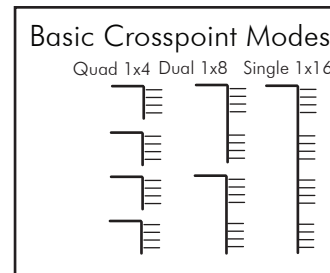

9910DA-4Q-3G-RCK Block Diagram

3G/HD/SD/ASI Quad-Channel Multi-Rate DA
with x4 Output Crosspoint

COBALT Cobalt Digital Inc.
2506 Galen Drive
Champaign IL, 61821

217.344.1243
info@cobaltdigital.com
www.cobaltdigital.com