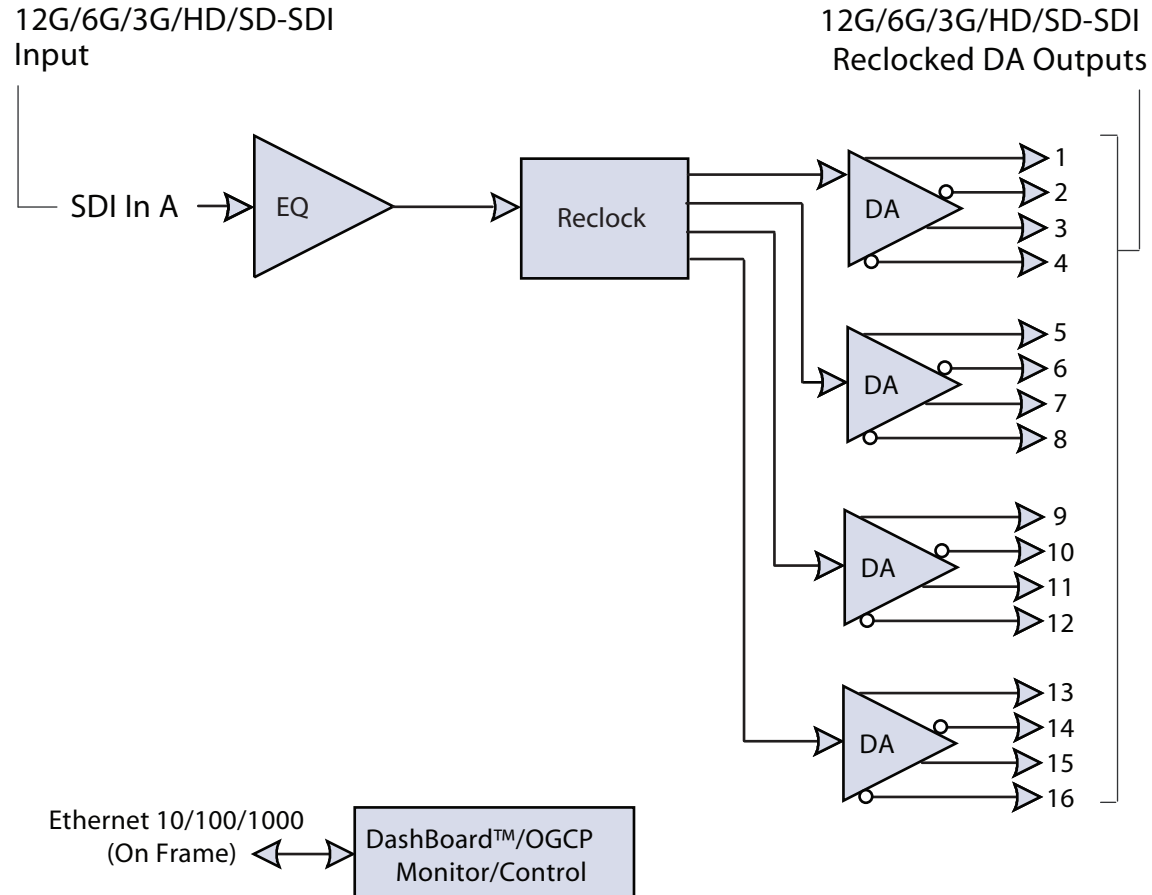

# 9914DA-1x16-12G Block Diagram

12G/6G/3G/HD/SD-SDI 1x16 Reclocking Distribution Amplifier

**COBALT** Cobalt Digital Inc.  
2506 Galen Drive  
Champaign IL, 61821

217.344.1243  
info@cobaltdigital.com  
www.cobaltdigital.com