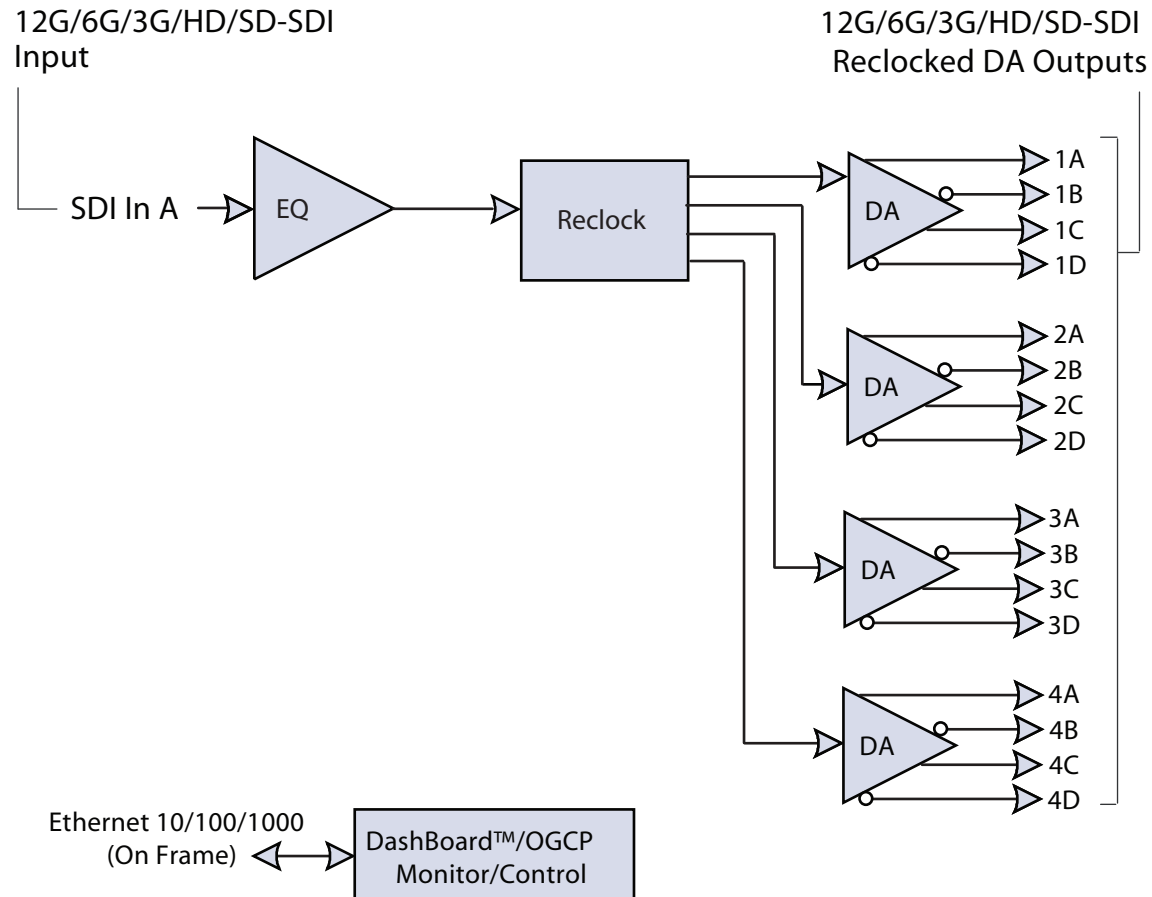

9914DA-1x16-12G Block Diagram

12G/6G/3G/HD/SD-SDI 1x16 Reclocking Distribution Amplifier

COBALT Cobalt Digital Inc.
2506 Galen Drive
Champaign IL, 61821

217.344.1243
info@cobaltdigital.com
www.cobaltdigital.com