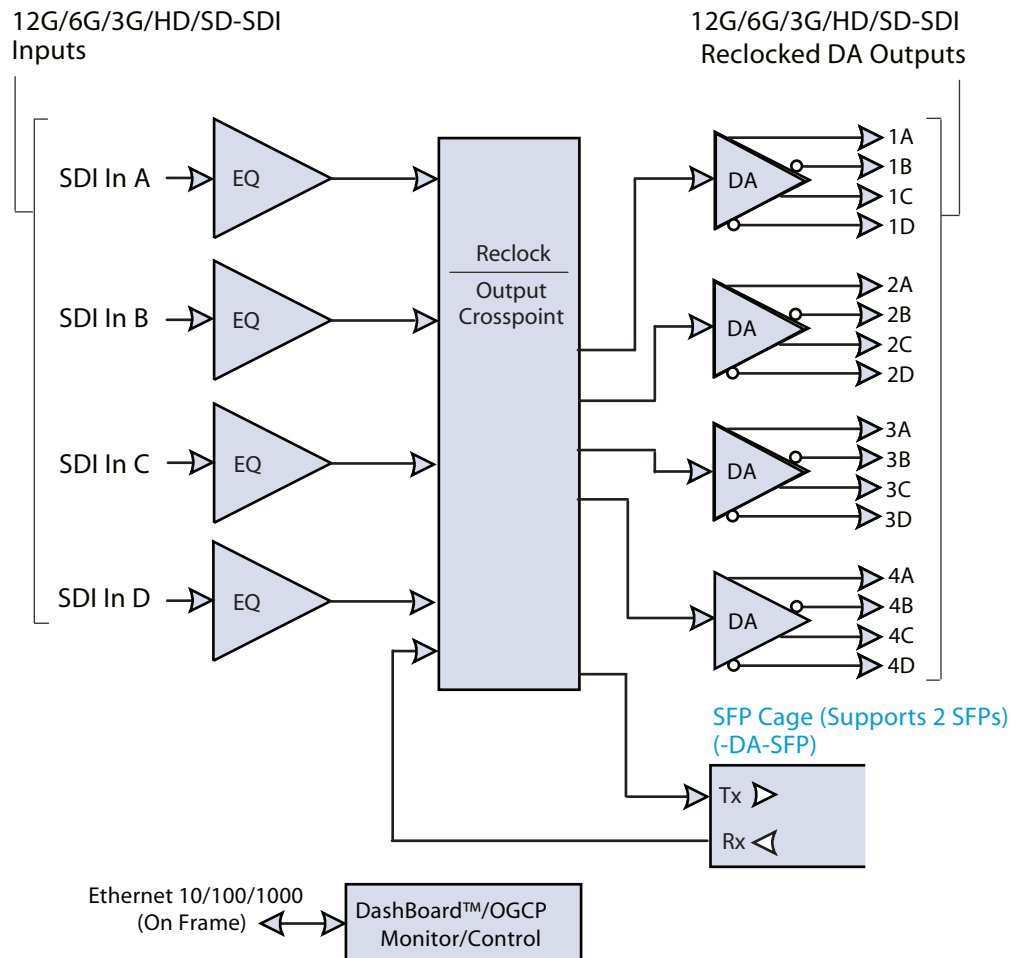

9914DA-4x16-XPT-12G Block Diagram

12G/6G/3G/HD/SD-SDI Quad-Channel Multi-Rate Reclocking DA with x4 Output Crosspoint

this color denotes option

COBALT Cobalt Digital Inc.
2506 Galen Drive
Champaign IL, 61821