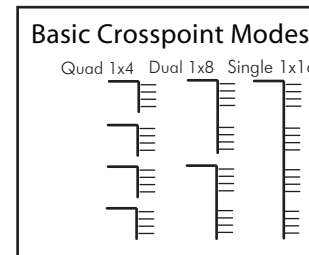

9914DA-4x16-XPT-12G Block Diagram

12G/6G/3G/HD/SD-SDI Quad-Channel Multi-Rate Reclocking DA with x4 Output Crosspoint

this color denotes option

COBALT Cobalt Digital Inc.
2506 Galen Drive
Champaign IL, 61821