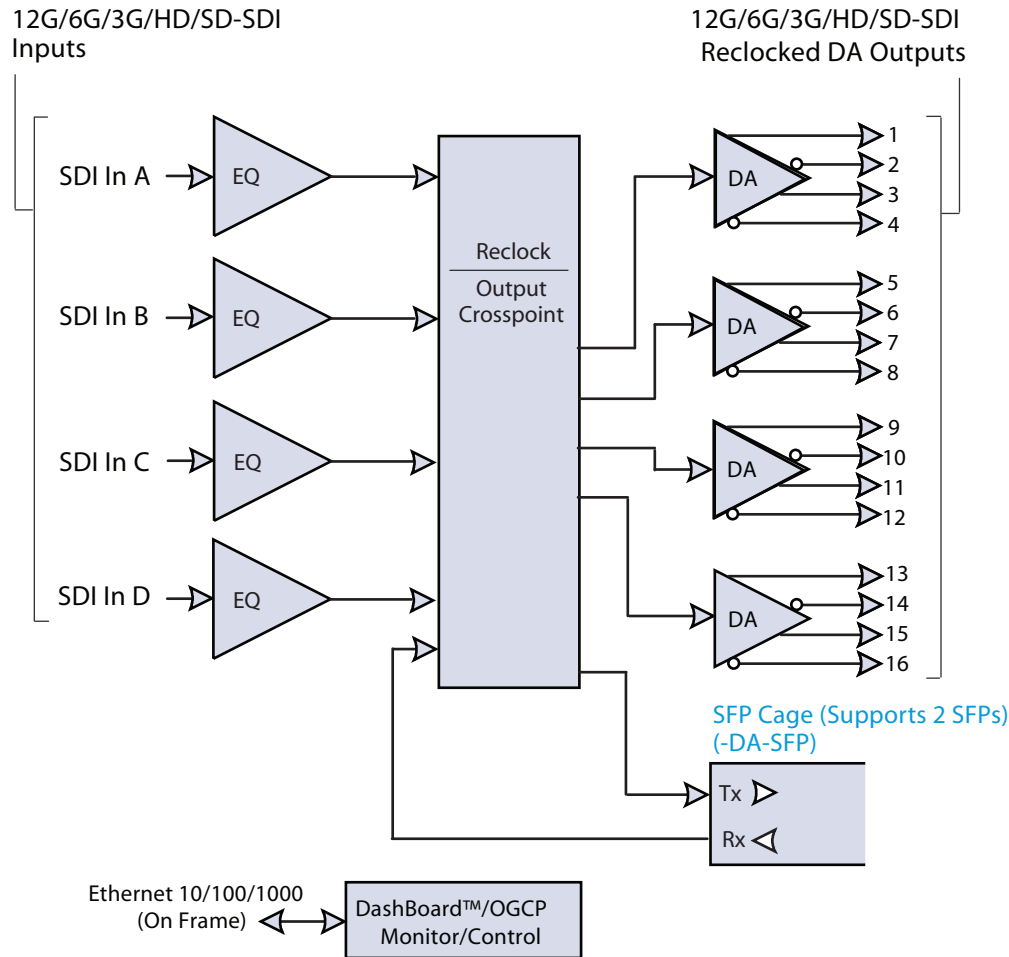

9914DA-4x16-XPT-12G Block Diagram

12G/6G/3G/HD/SD-SDI Quad-Channel Multi-Rate Reclocking DA with x4 Output Crosspoint

this color denotes option

COBALT Cobalt Digital Inc.
2506 Galen Drive
Champaign IL, 61821