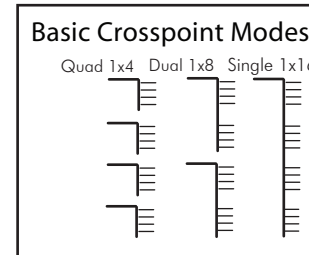

9914DA-4x16-XPT-12G Block Diagram

12G/6G/3G/HD/SD-SDI Quad-Channel Multi-Rate Reclocking DA with x4 Output Crosspoint

this color denotes option

COBALT Cobalt Digital Inc.
2506 Galen Drive
Champaign IL, 61821