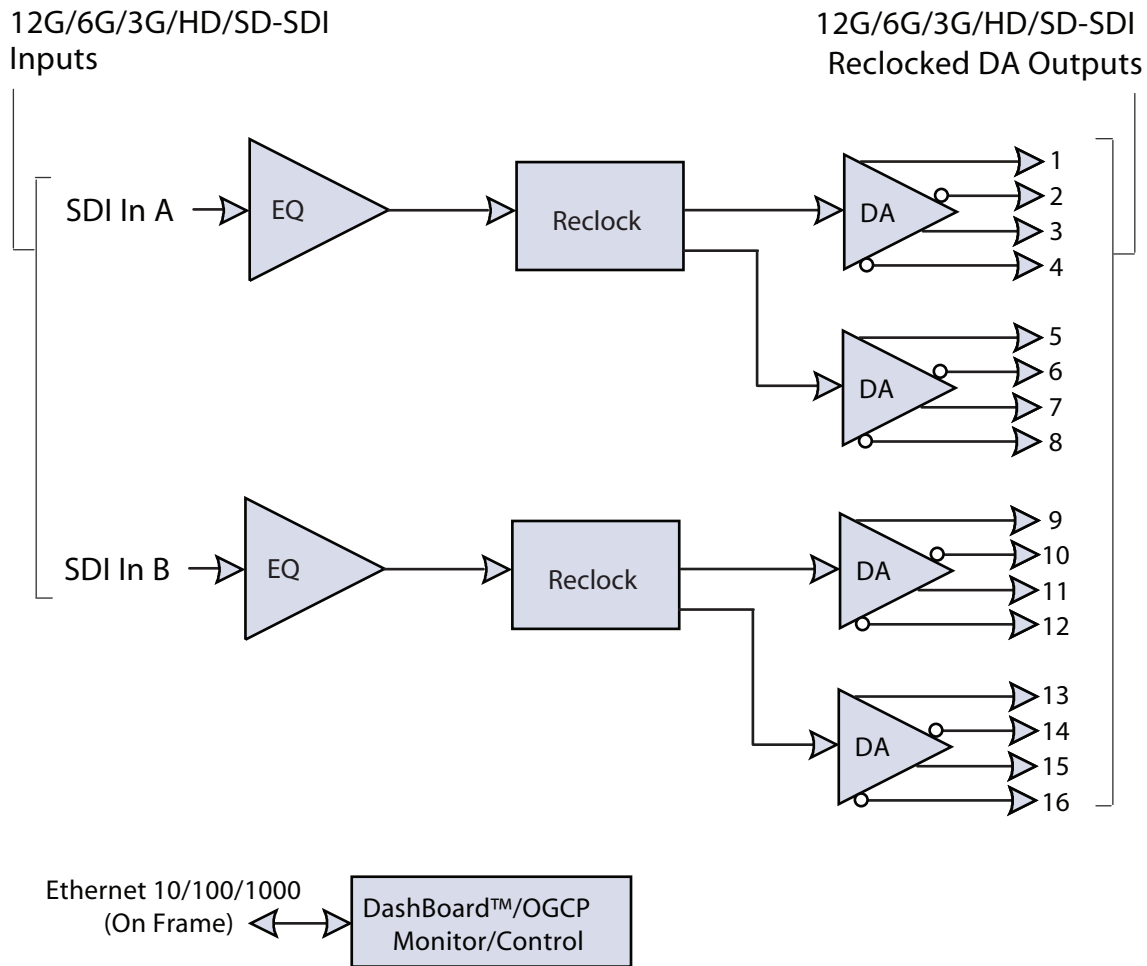

9914DA-DUAL-1x8-12G Block Diagram

12G/6G/3G/HD/SD-SDI Dual 1x8 Reclocking Distribution Amplifier

COBALT Cobalt Digital Inc.
2506 Galen Drive
Champaign IL, 61821

217.344.1243
info@cobaltdigital.com
www.cobaltdigital.com