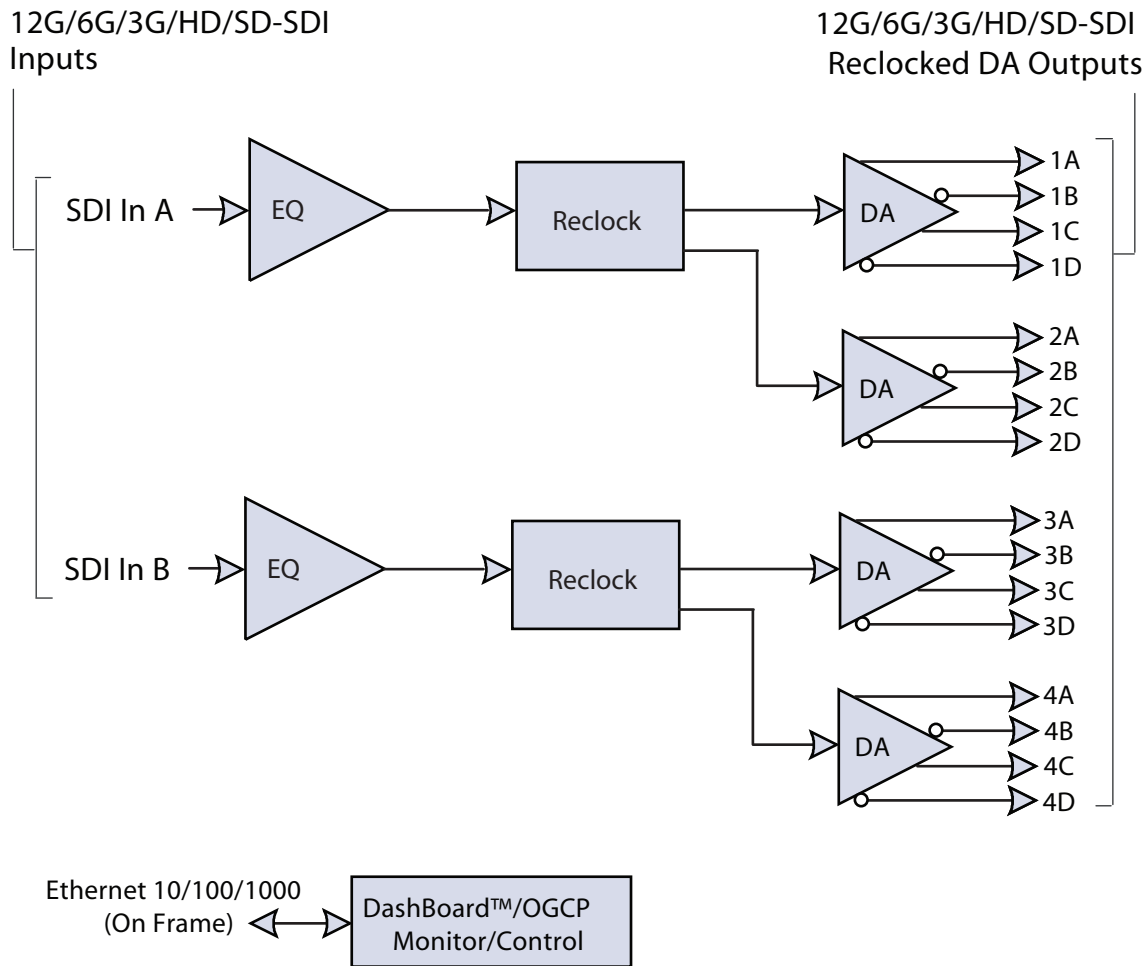

9914DA-DUAL-1x8-12G Block Diagram

12G/6G/3G/HD/SD-SDI Dual 1x8 Reclocking Distribution Amplifier

COBALT Cobalt Digital Inc.
2506 Galen Drive
Champaign IL, 61821

217.344.1243
info@cobaltdigital.com
www.cobaltdigital.com