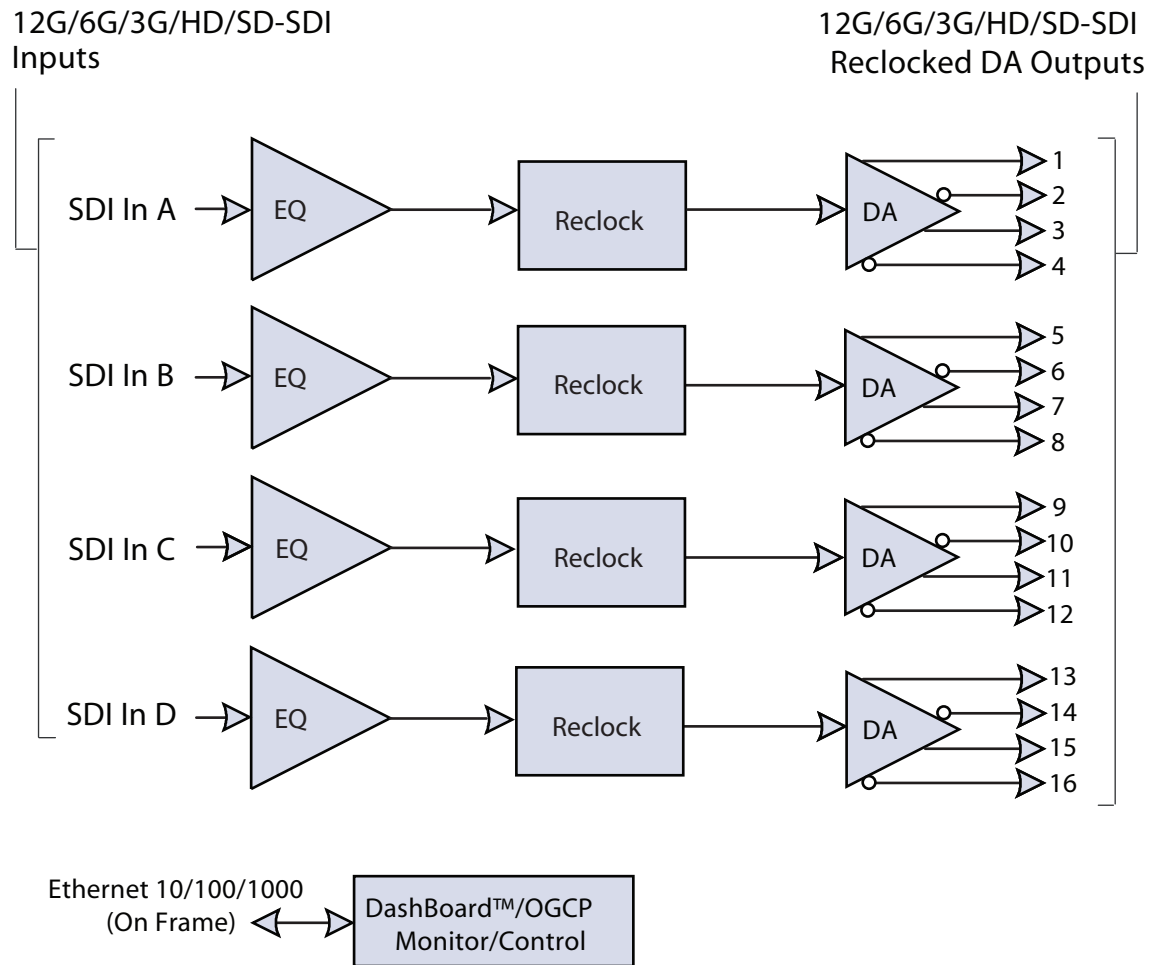

# 9914DA-QUAD-1x4-12G Block Diagram

12G/6G/3G/HD/SD-SDI Quad 1x4 Reclocking Distribution Amplifier

**COBALT** Cobalt Digital Inc.  
2506 Galen Drive  
Champaign IL, 61821

217.344.1243  
info@cobaltdigital.com  
www.cobaltdigital.com