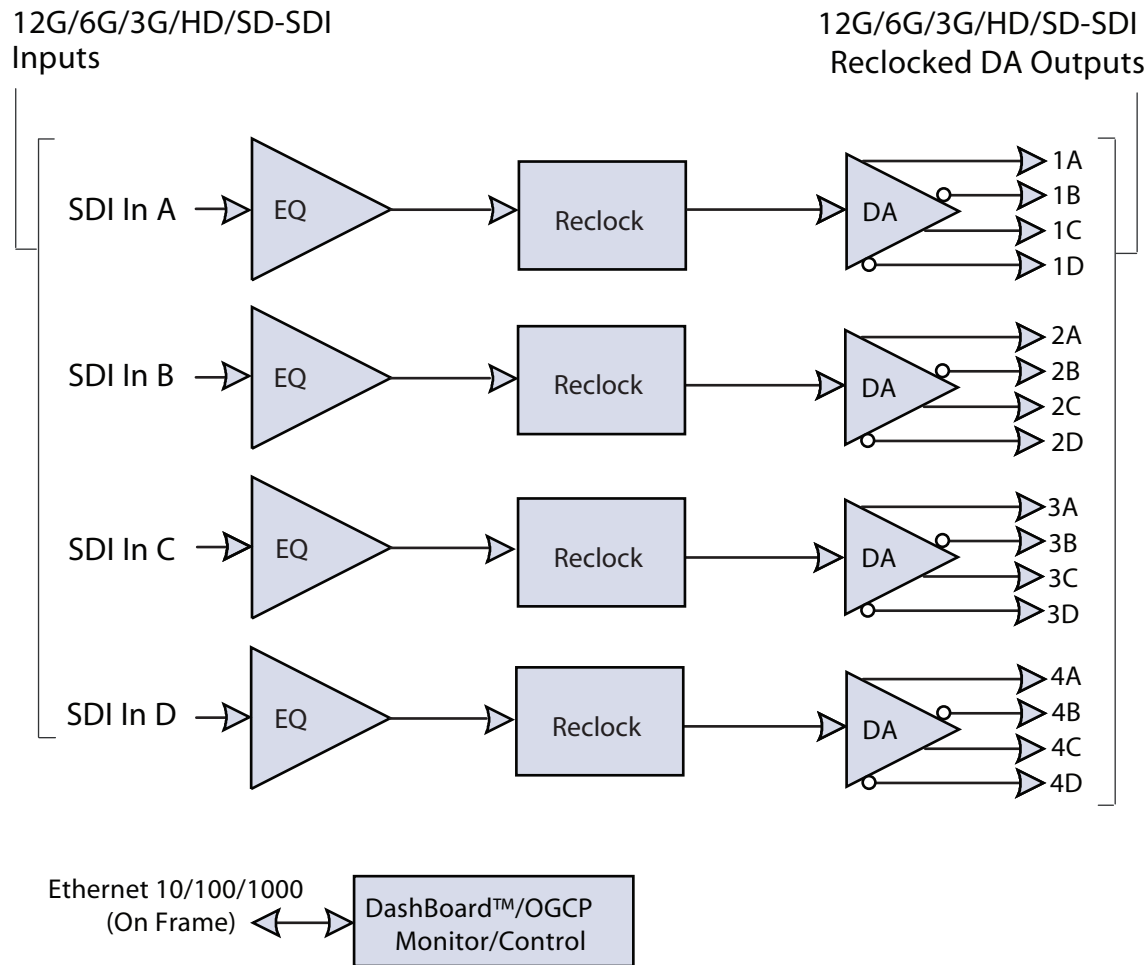

9914DA-QUAD-1x4-12G Block Diagram

12G/6G/3G/HD/SD-SDI Quad 1x4 Reclocking Distribution Amplifier

COBALT Cobalt Digital Inc.
2506 Galen Drive
Champaign IL, 61821

217.344.1243
info@cobaltdigital.com
www.cobaltdigital.com