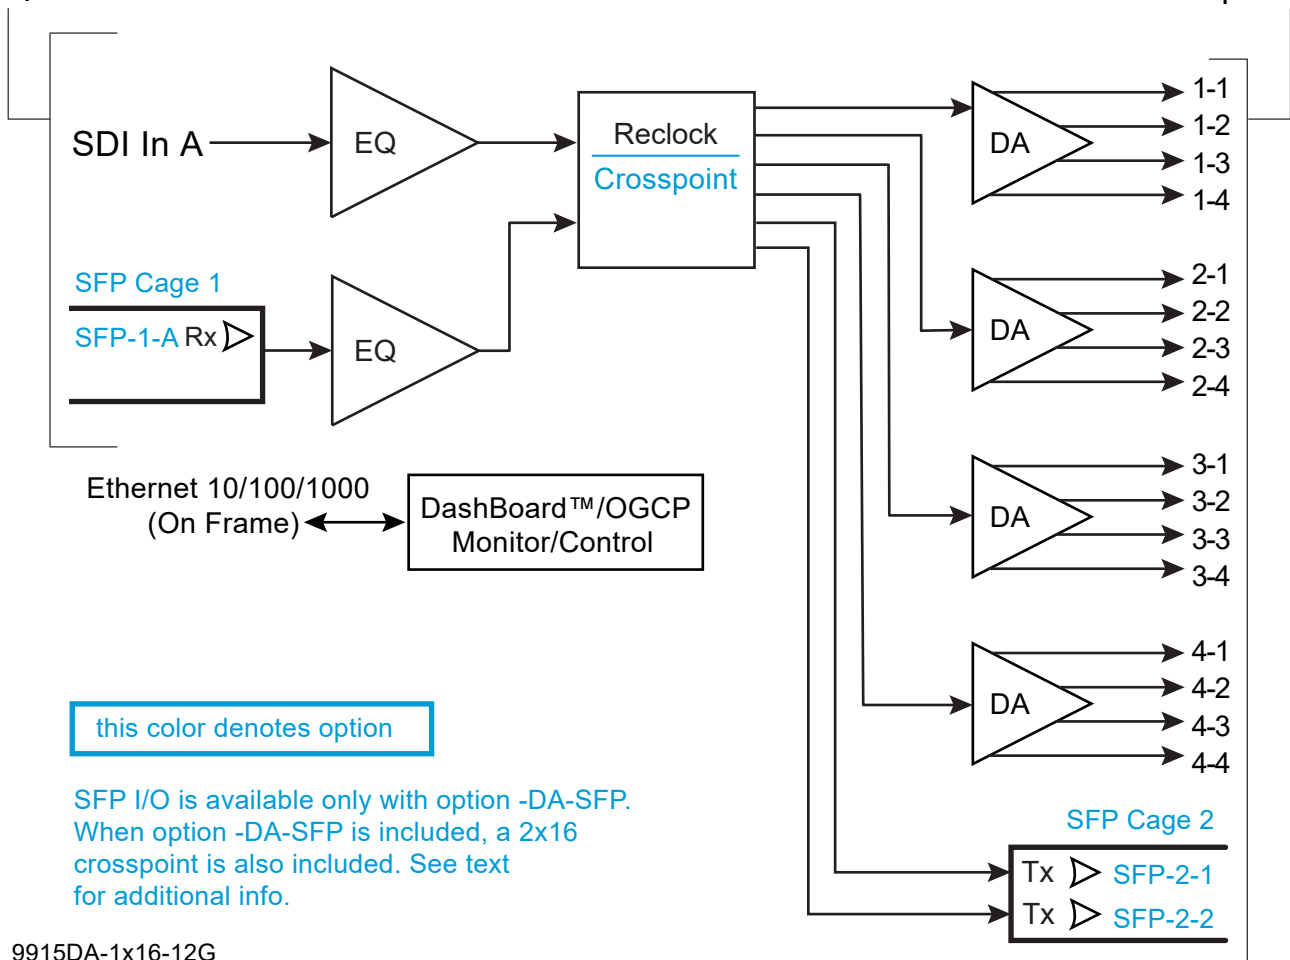

12G/6G/3G/HD/SD-SDI
Input

12G/6G/3G/HD/SD-SDI
Reclocked DA Outputs

this color denotes option

SFP I/O is available only with option -DA-SFP.
When option -DA-SFP is included, a 2x16
crosspoint is also included. See text
for additional info.