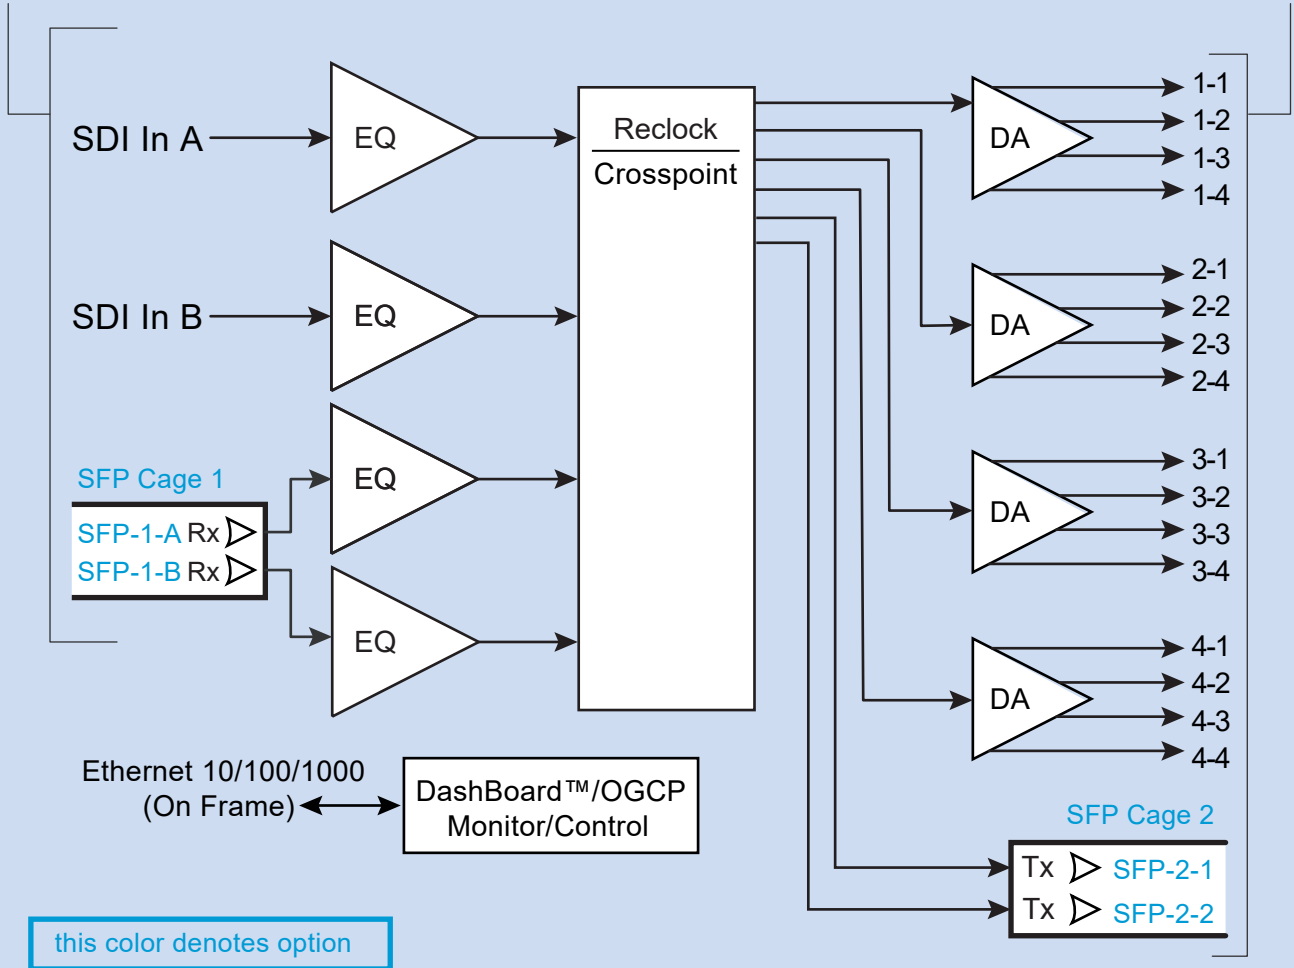

12G/6G/3G/HD/SD-SDI  
Input

12G/6G/3G/HD/SD-SDI  
Reclocked DA Outputs

SFP I/O is available only with option -DA-SFP. See text for additional info.

9915DA-2x16-XPT-12G