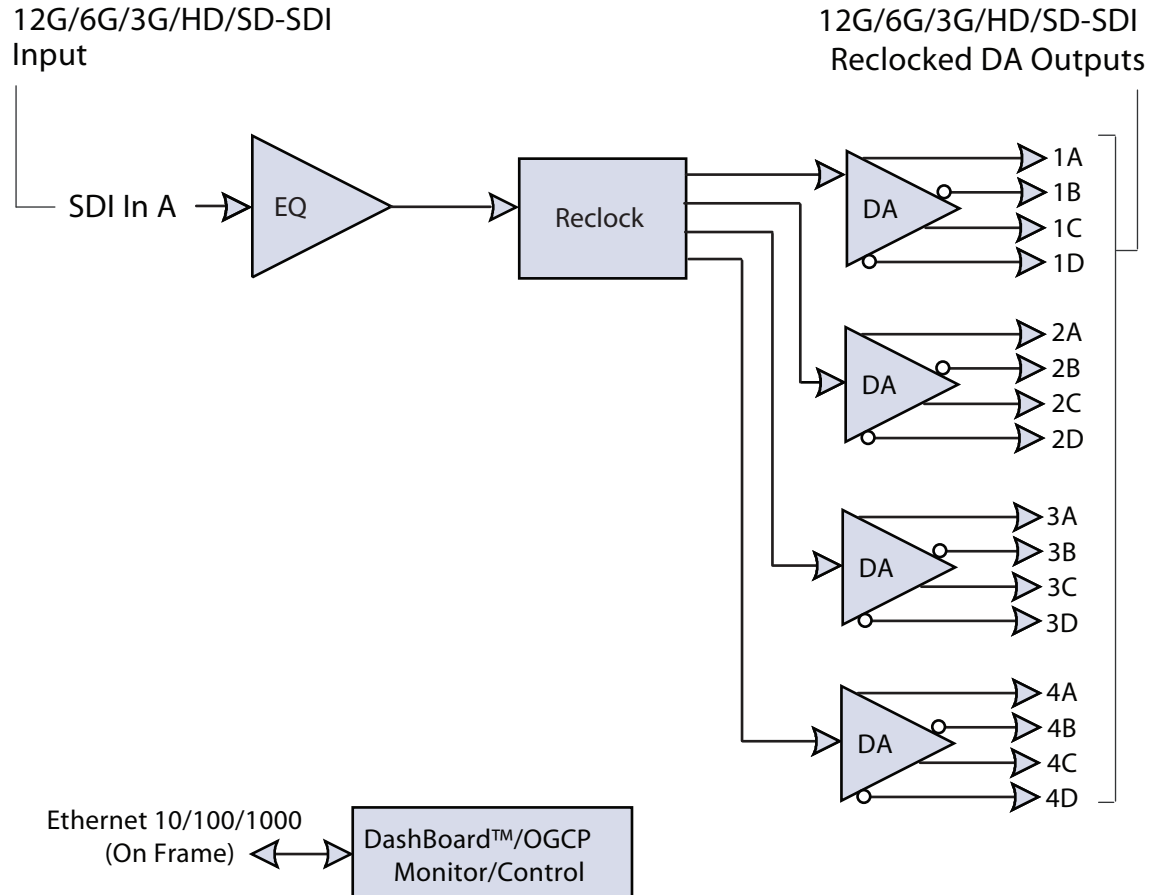

9915DA-1x16-12G Block Diagram

12G/6G/3G/HD/SD-SDI 1x16 Reclocking Distribution Amplifier

COBALT Cobalt Digital Inc.
2506 Galen Drive
Champaign IL, 61821

217.344.1243
info@cobaltdigital.com
www.cobaltdigital.com