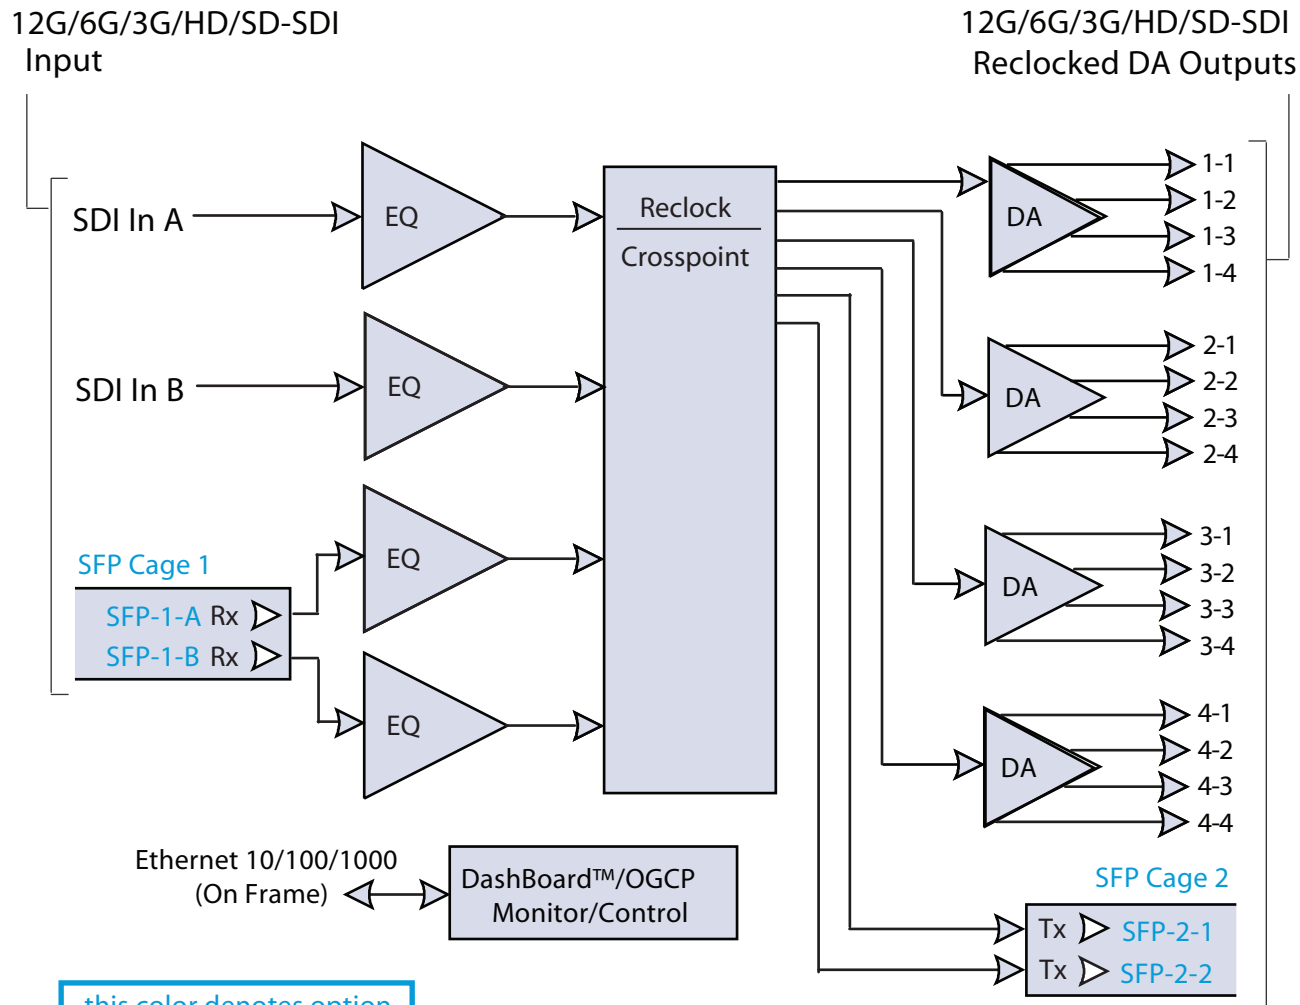

9915DA-2x16-XPT-12G Block Diagram

12G/6G/3G/HD/SD-SDI Dual-Channel Multi-Rate Reclocking DA
with x4 Output Crosspoint

this color denotes option

SFP I/O and SFP crosspoint select are available only with option -DA-SFP. See text for additional info.