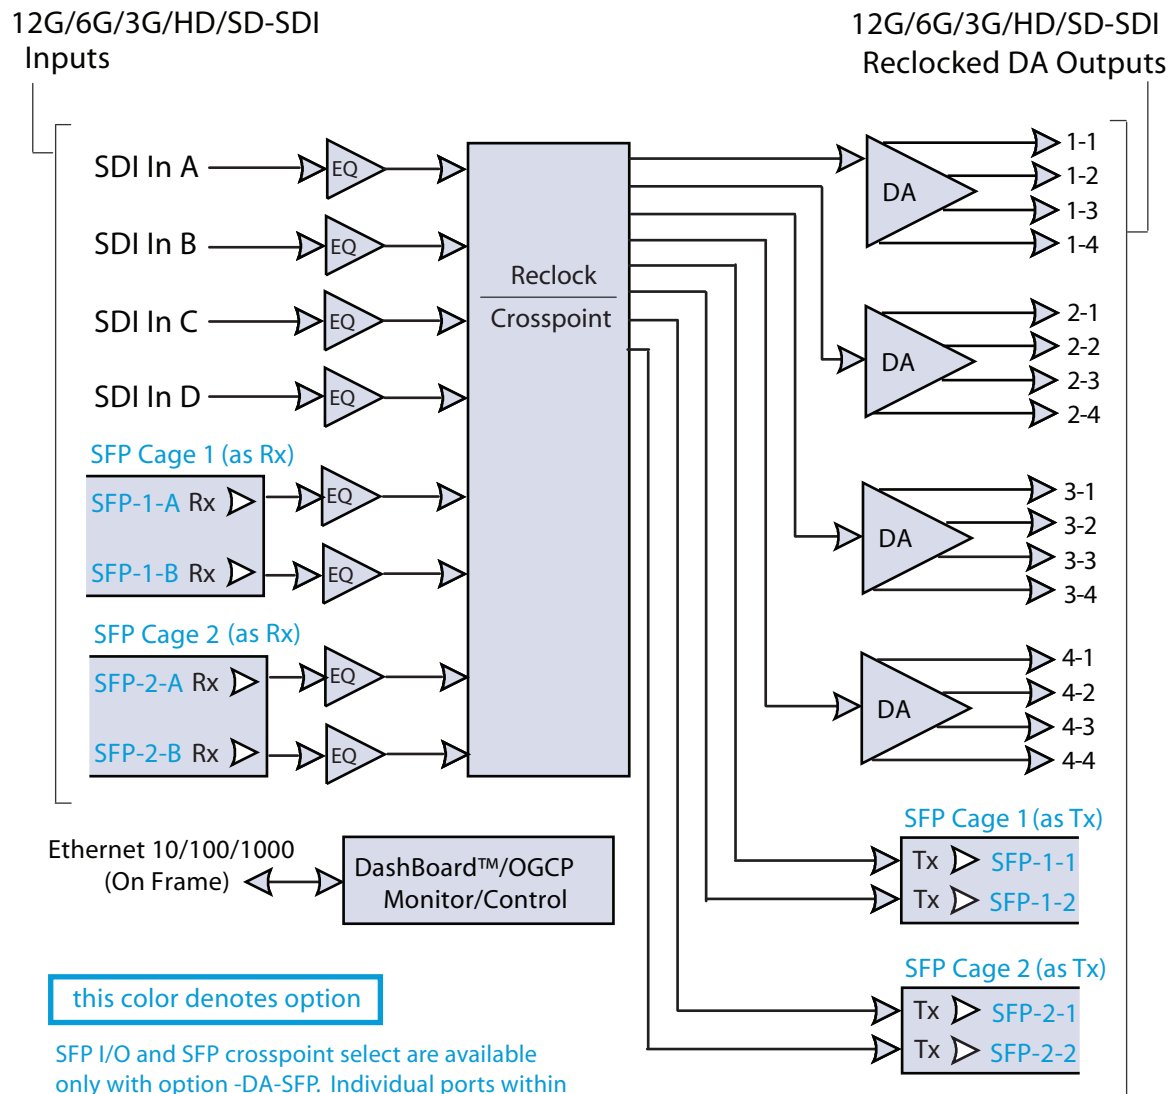

9915DA-4x16-XPT-12G Block Diagram

12G/6G/3G/HD/SD-SDI Quad-Channel Multi-Rate Reclocking DA with x4 Output Crosspoint

this color denotes option

SFP I/O and SFP crosspoint select are available only with option -DA-SFP. Individual ports within SFP cages 1 and 2 can be used as Rx or Tx as desired, and as determined by SFP type fitment. See text for SFP types available and additional info.