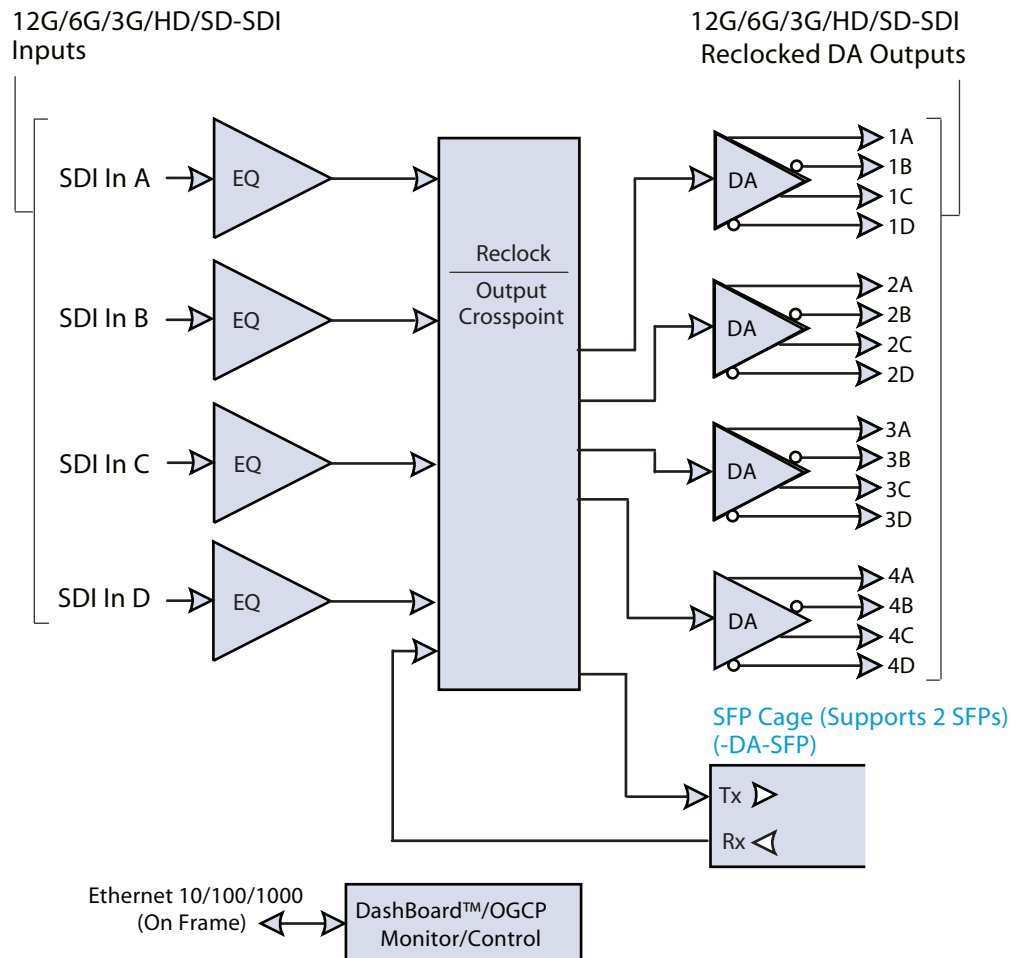

9915DA-4x16-XPT-12G Block Diagram

12G/6G/3G/HD/SD-SDI Quad-Channel Multi-Rate Reclocking DA with x4 Output Crosspoint

this color denotes option

COBALT Cobalt Digital Inc.
2506 Galen Drive
Champaign IL, 61821