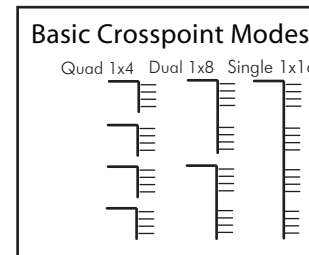

9915DA-4x16-XPT-12G Block Diagram

12G/6G/3G/HD/SD-SDI Quad-Channel Multi-Rate Reclocking DA with x4 Output Crosspoint

this color denotes option

COBALT Cobalt Digital Inc.
2506 Galen Drive
Champaign IL, 61821