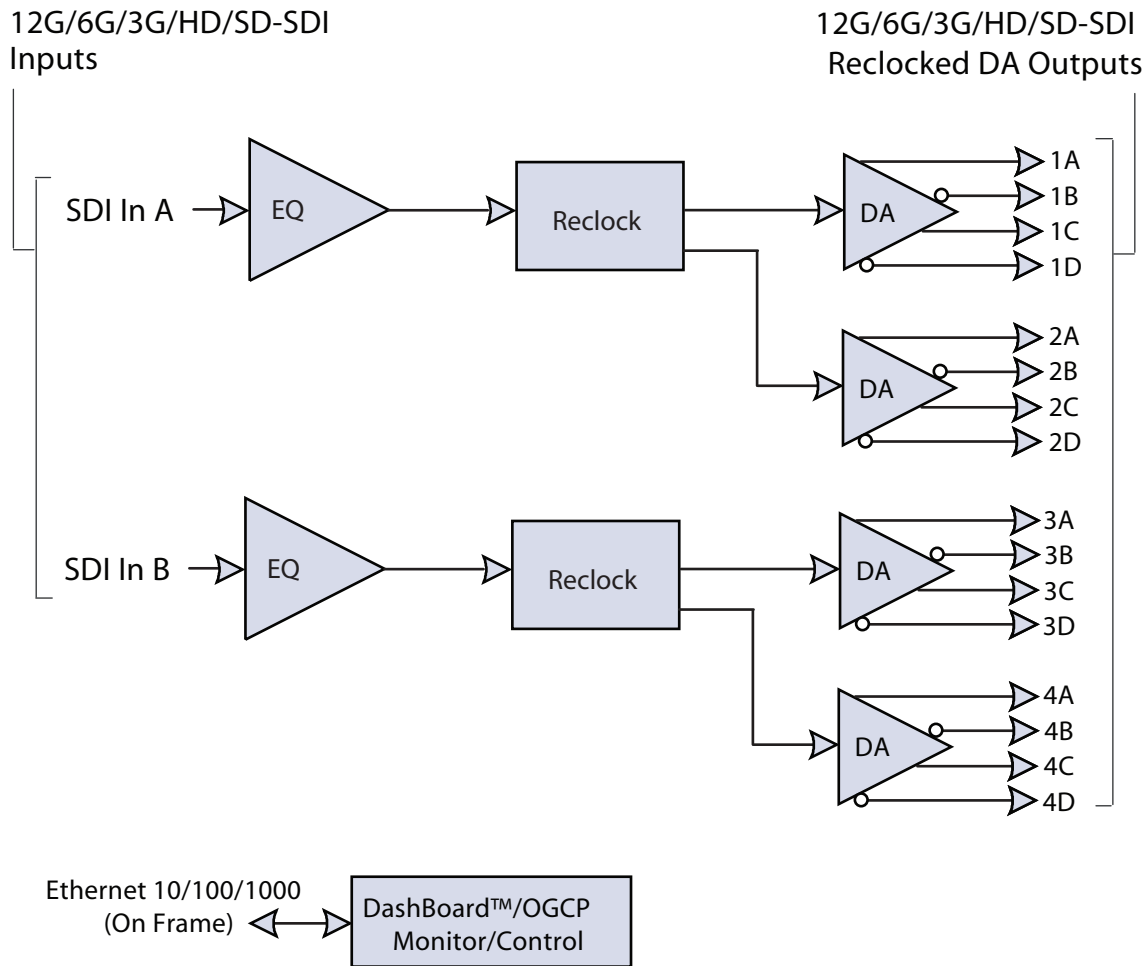

9915DA-DUAL-1x8-12G Block Diagram

12G/6G/3G/HD/SD-SDI Dual 1x8 Reclocking Distribution Amplifier

COBALT Cobalt Digital Inc.
2506 Galen Drive
Champaign IL, 61821

217.344.1243
info@cobaltdigital.com
www.cobaltdigital.com