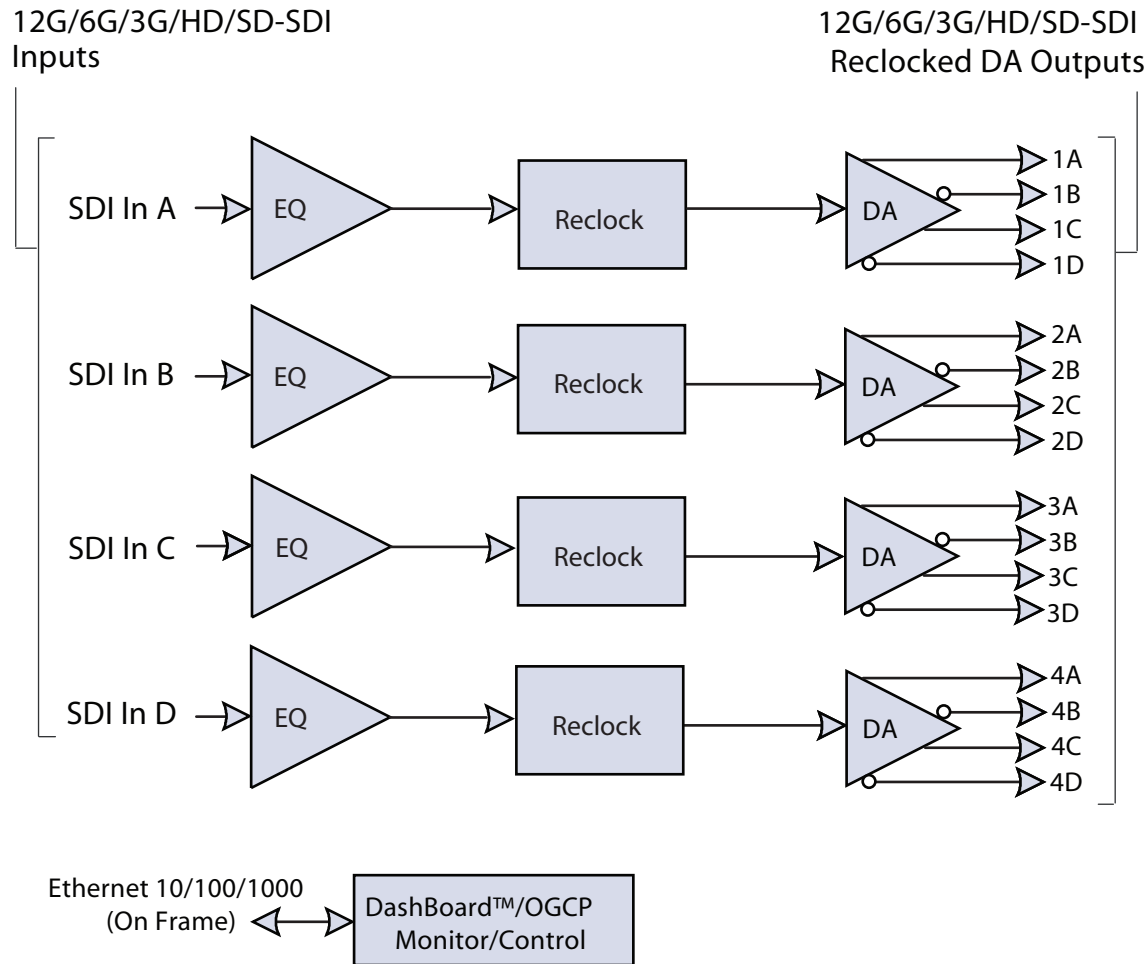

# 9915DA-QUAD-1x4-12G Block Diagram

12G/6G/3G/HD/SD-SDI Quad 1x4 Reclocking Distribution Amplifier

**COBALT** Cobalt Digital Inc.  
2506 Galen Drive  
Champaign IL, 61821

217.344.1243  
info@cobaltdigital.com  
www.cobaltdigital.com