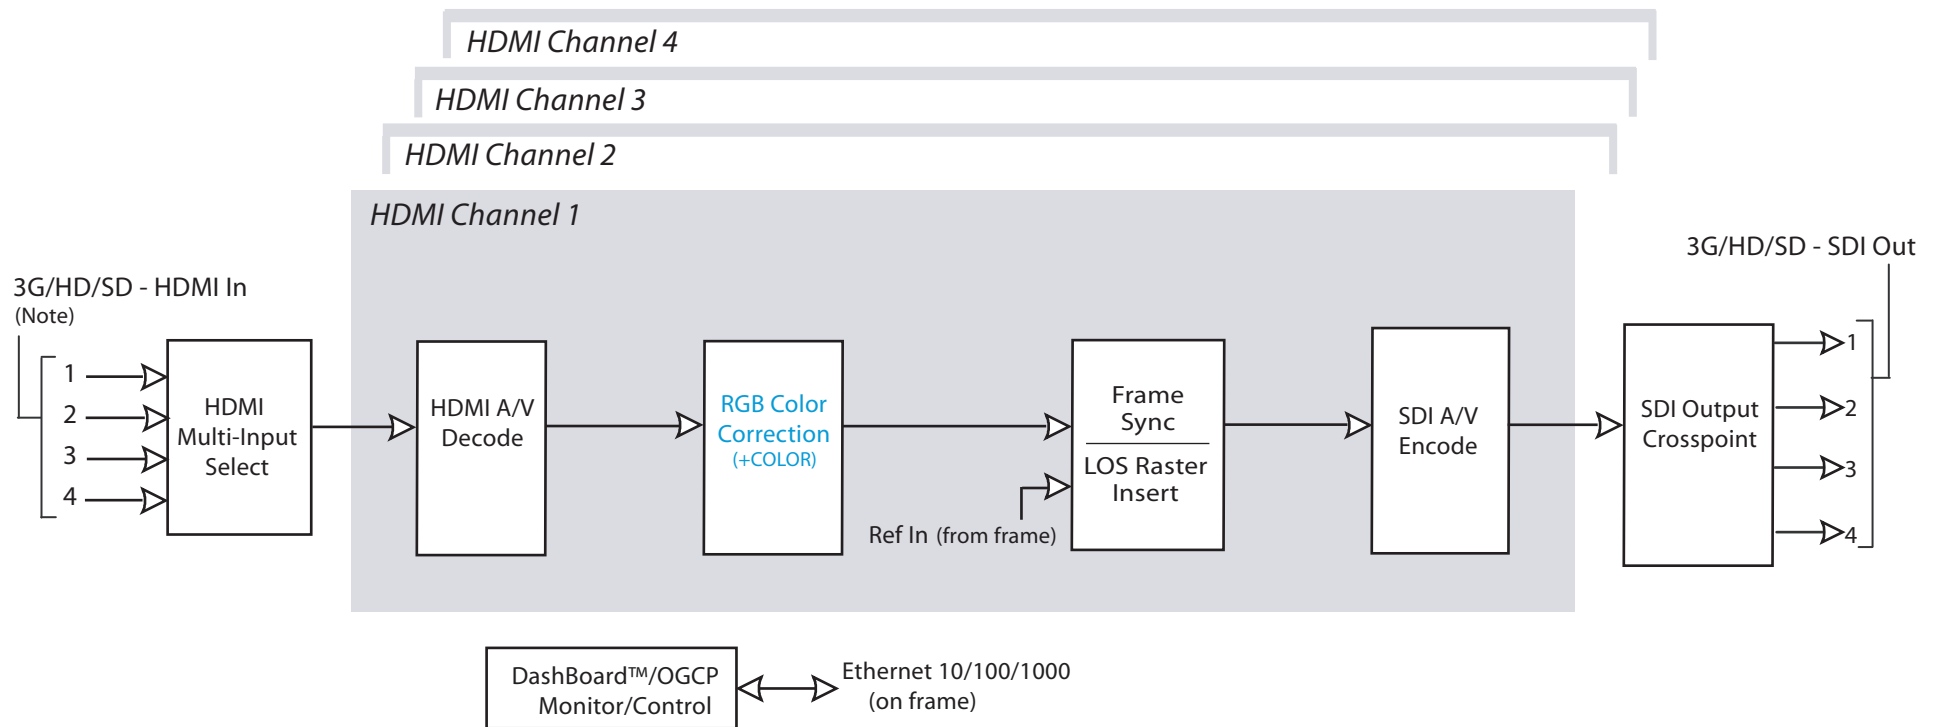

# 9926-4HtoS Block Diagram

3G/HD/SD Quad-Channel HDMI-To-SDI Converter/Frame Sync

**Note:** Inputs can be selected from up to 4 discrete HDMI inputs. Multiple simultaneous path processing is available with HDMI channels 2 thru 4 offering same features/functions as shown for HDMI CH 1.

this color denotes option