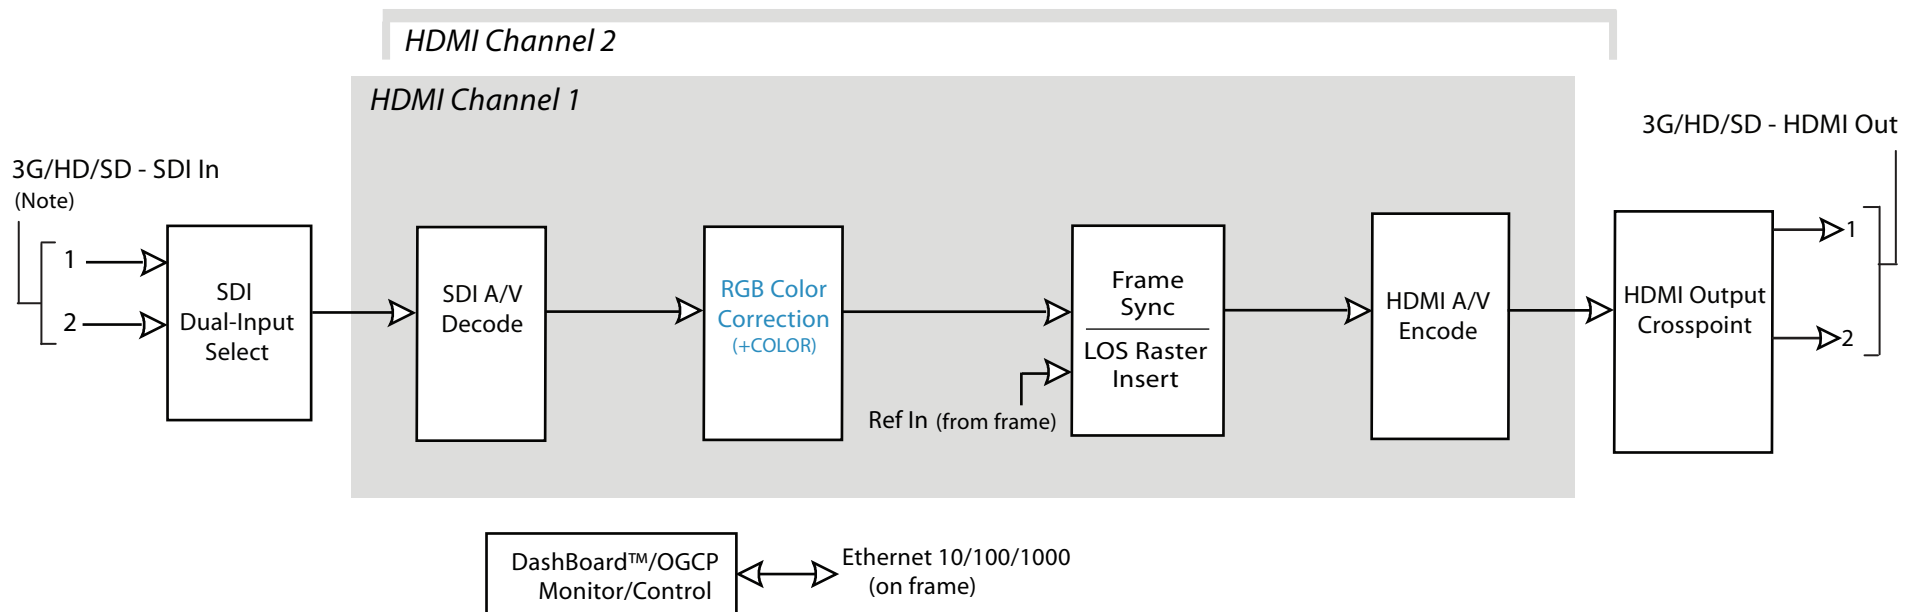

# 9927-2StoH Block Diagram

## 3G/HD/SD Dual-Channel SDI-To-HDMI Converter/Frame Sync

**Note:** Inputs can be selected from up to 2 discrete SDI inputs. Dual simultaneous path processing is available with HDMI channel 2 offering same features/functions as shown for HDMI Ch 1.

this color denotes option