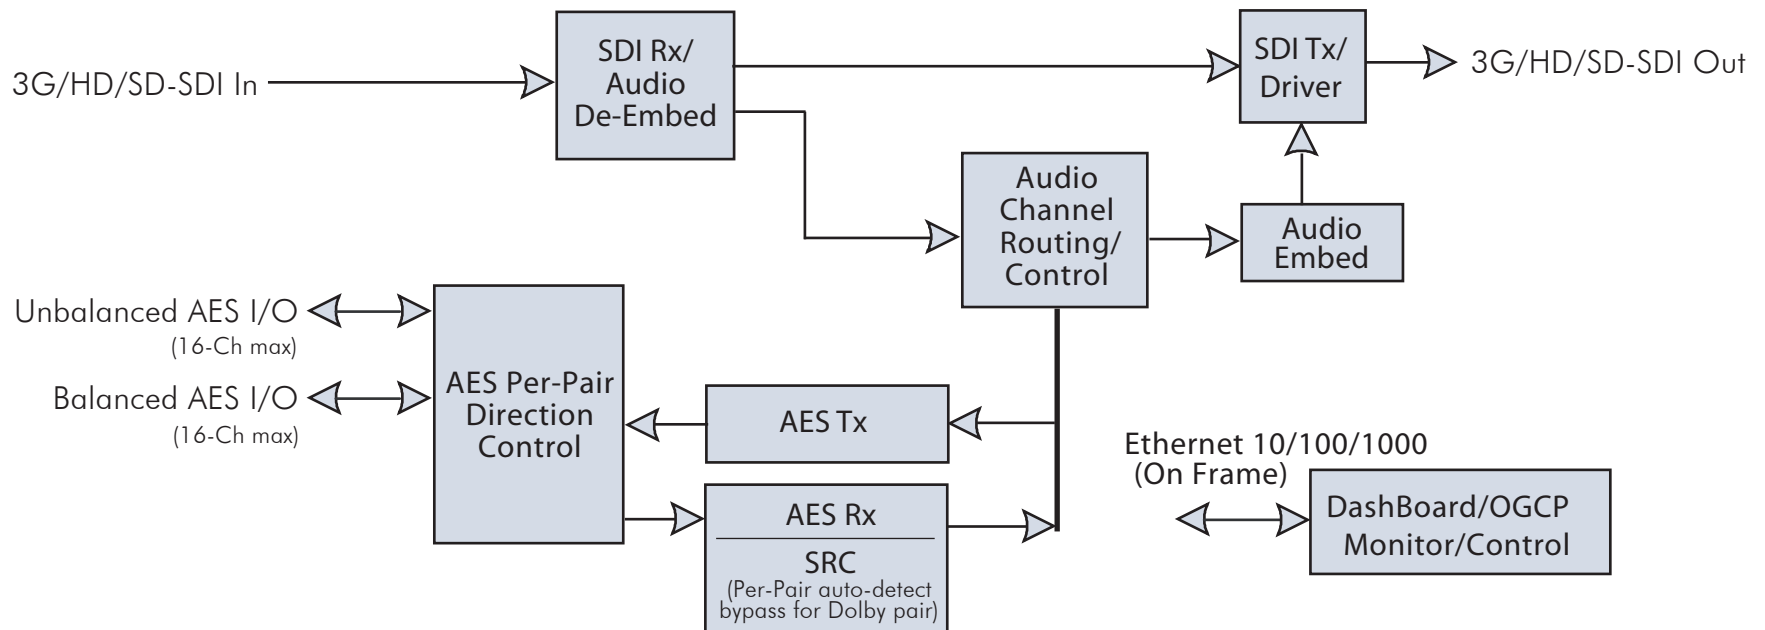

9933-EMDE-75/110 Block Diagram

3G/HD/SD-SDI 16-Channel Unbalanced/Balanced AES Embedder/De-Embedder

COBALT

Cobalt Digital Inc.
2506 Galen Drive
Champaign IL, 61821

217.344.1243
info@cobaltdigital.com
www.cobaltdigital.com