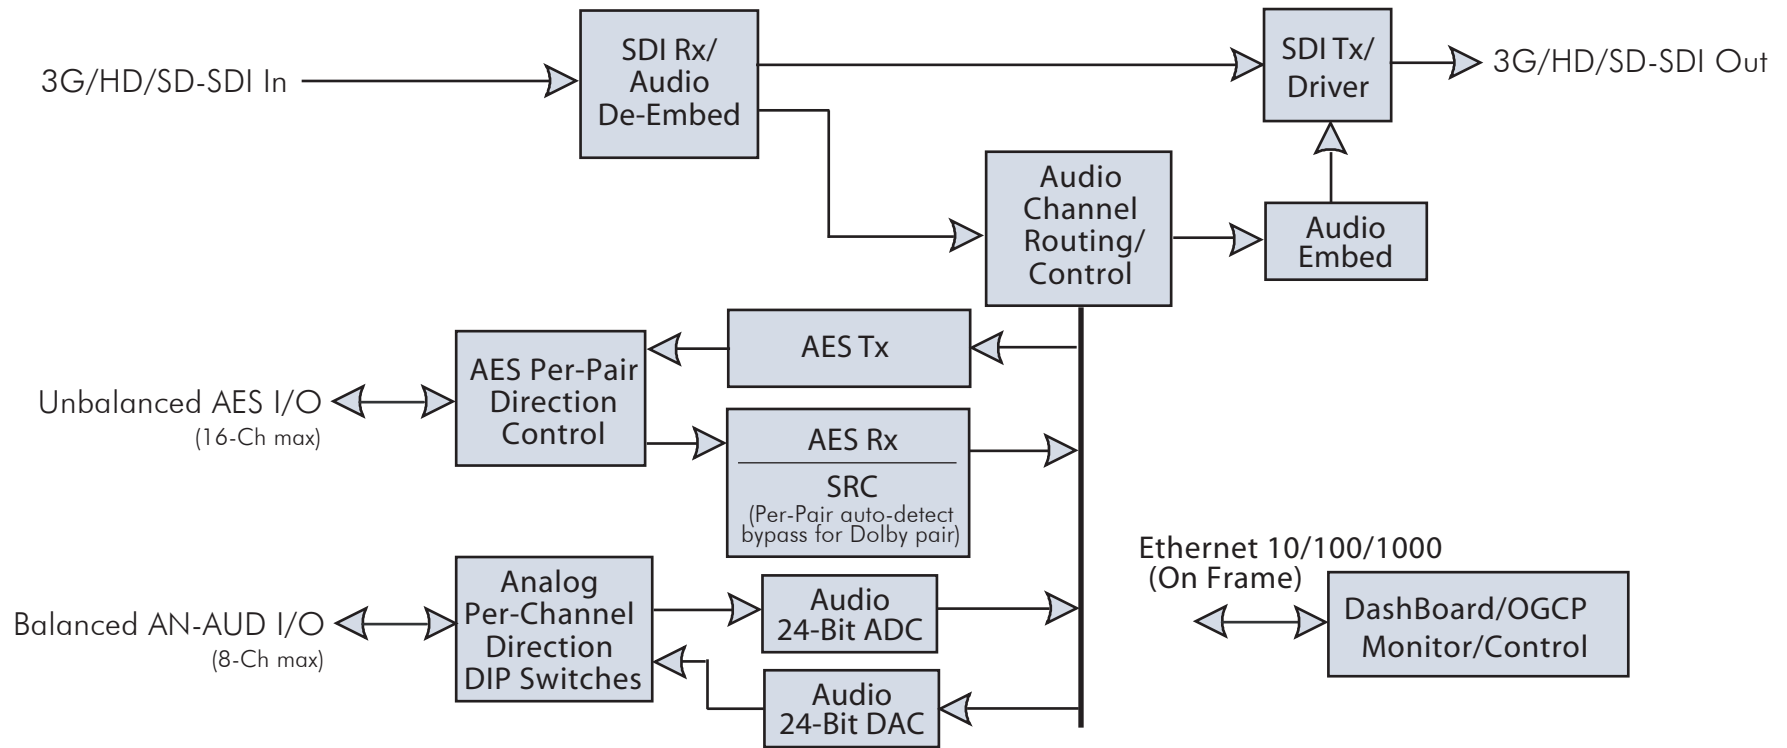

9933-EMDE-ADDA Block Diagram

3G/HD/SD-SDI 16-Channel AES/8-Channel Analog Audio Embedder/De-Embedder

COBALT

Cobalt Digital Inc.
2506 Galen Drive
Champaign IL, 61821

217.344.1243
info@cobaltdigital.com
www.cobaltdigital.com