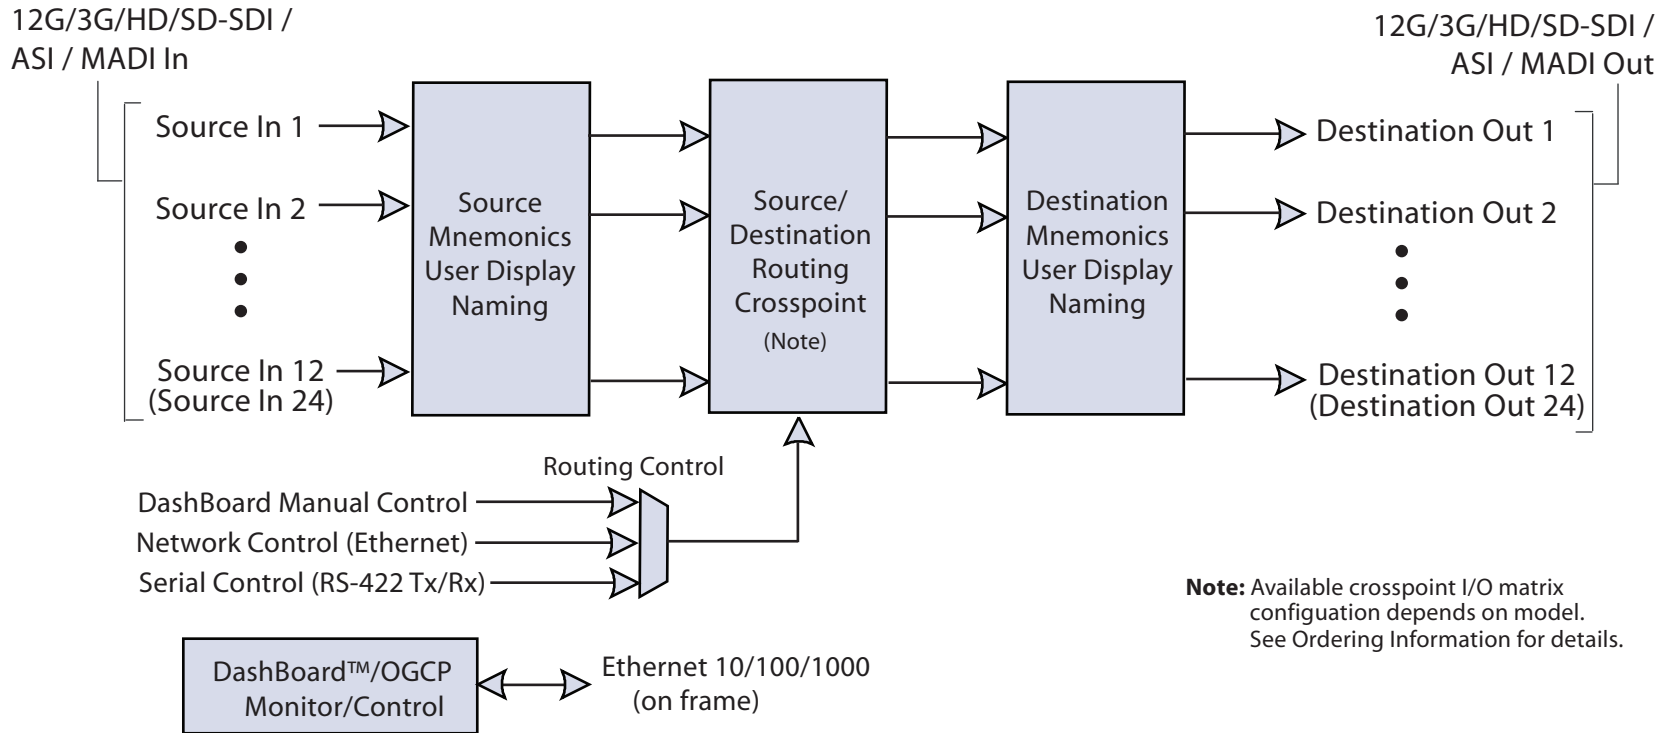

9942-RTR Block Diagram

12G/3G/HD/SD-SDI / ASI / MADI Routers For openGear® Systems

Note: Available crosspoint I/O matrix configuration depends on model. See Ordering Information for details.

COBALT

Cobalt Digital Inc.
2506 Galen Drive
Champaign IL, 61821