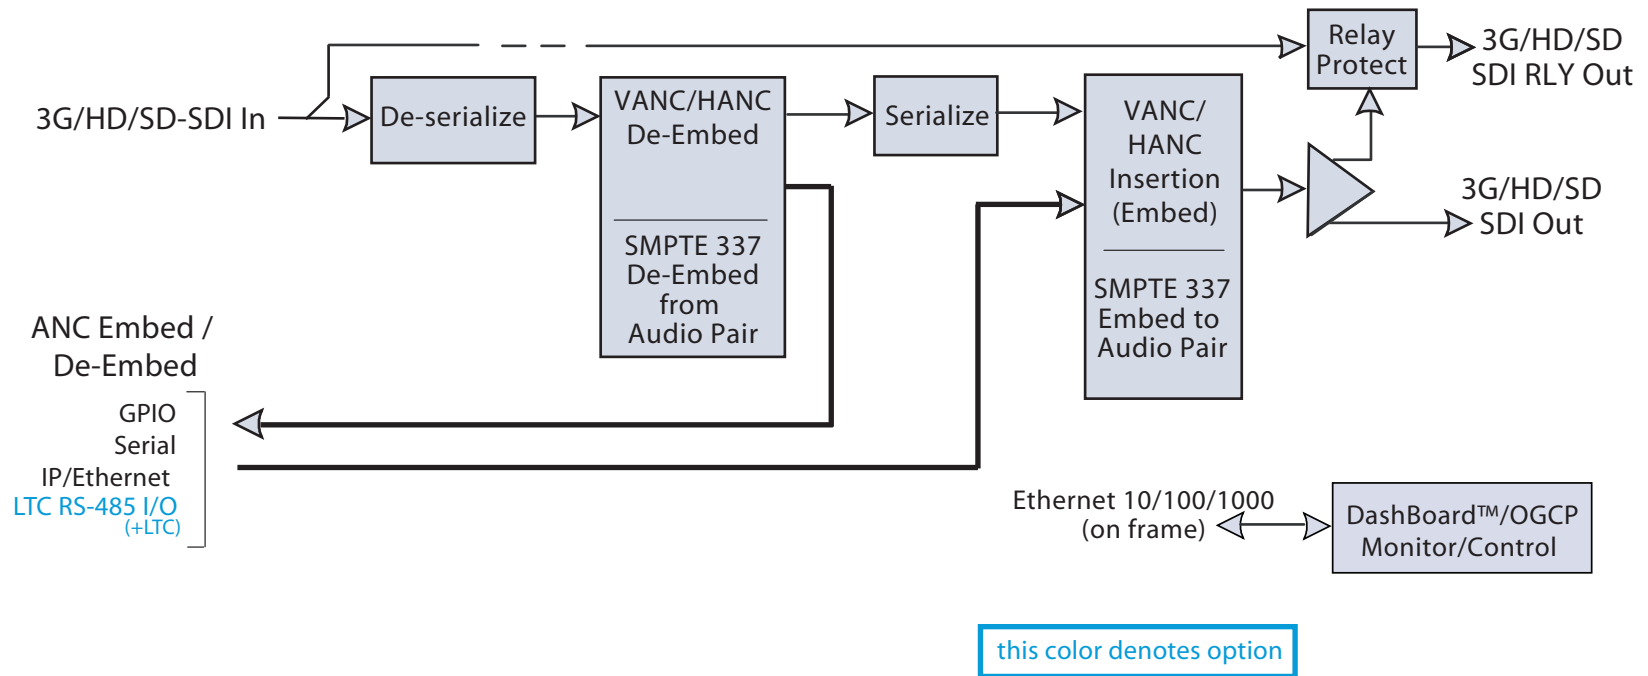

9950-EMDE Block Diagram

Ancillary Data Embedder/De-Embedder

COBALT

Cobalt Digital Inc.
2506 Galen Drive
Champaign IL, 61821

217.344.1243
info@cobaltdigital.com
www.cobaltdigital.com