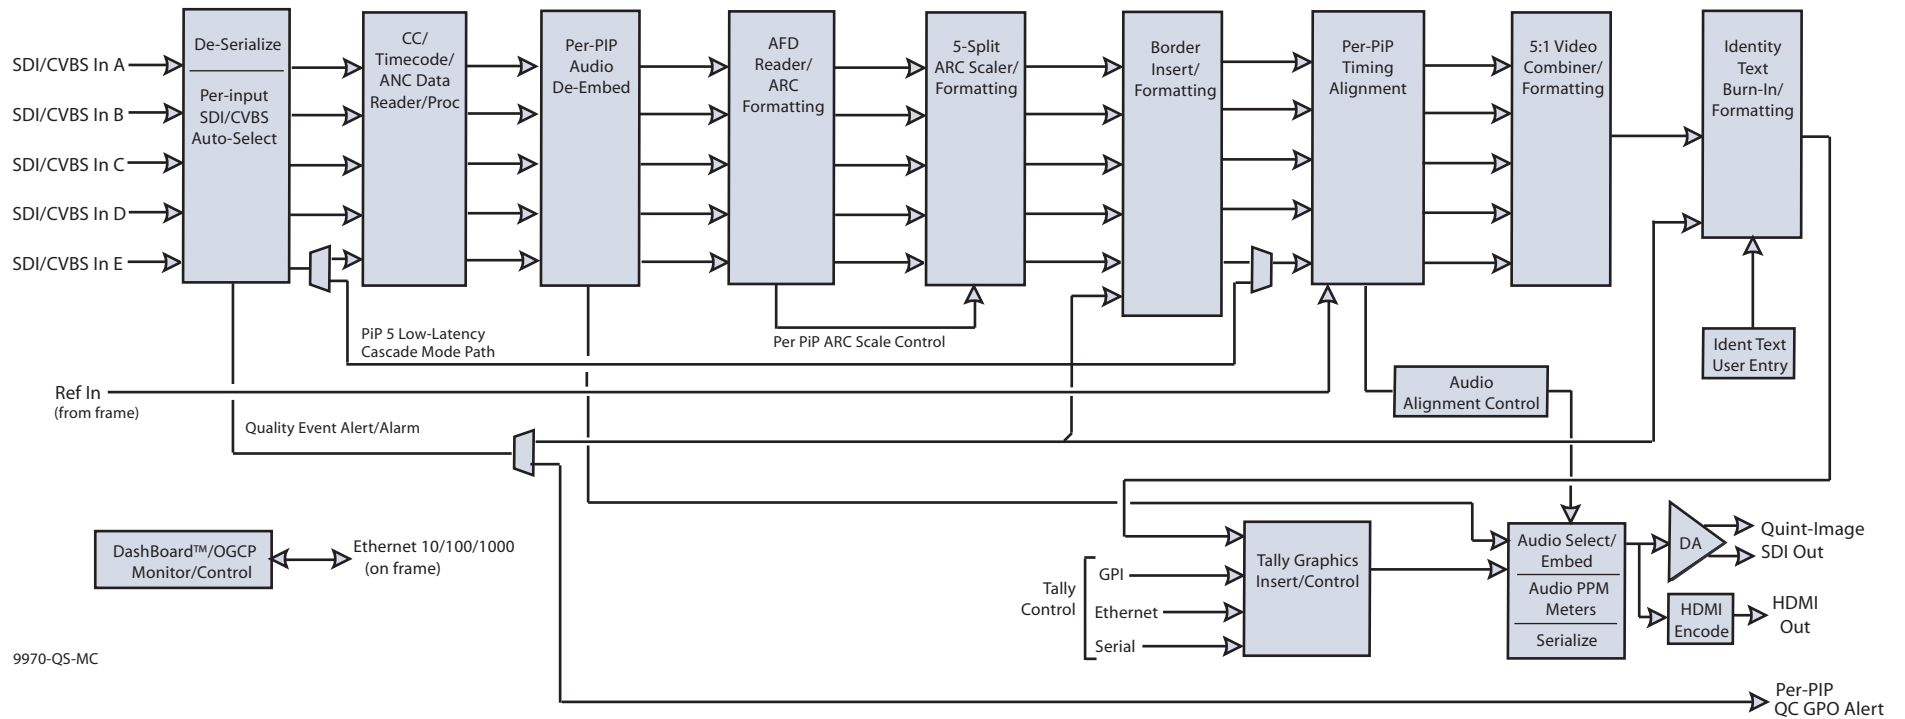

# 9970-QS-MC Block Diagram

3G/HD/SD-SDI/CVBS Expandable Master Control Multiviewer with Advanced On-Screen Graphics

9970-QS-MC

**COBALT**

Cobalt Digital Inc.  
2506 Galen Drive  
Champaign IL, 61821

217.344.1243  
info@cobaltdigital.com  
www.cobaltdigital.com