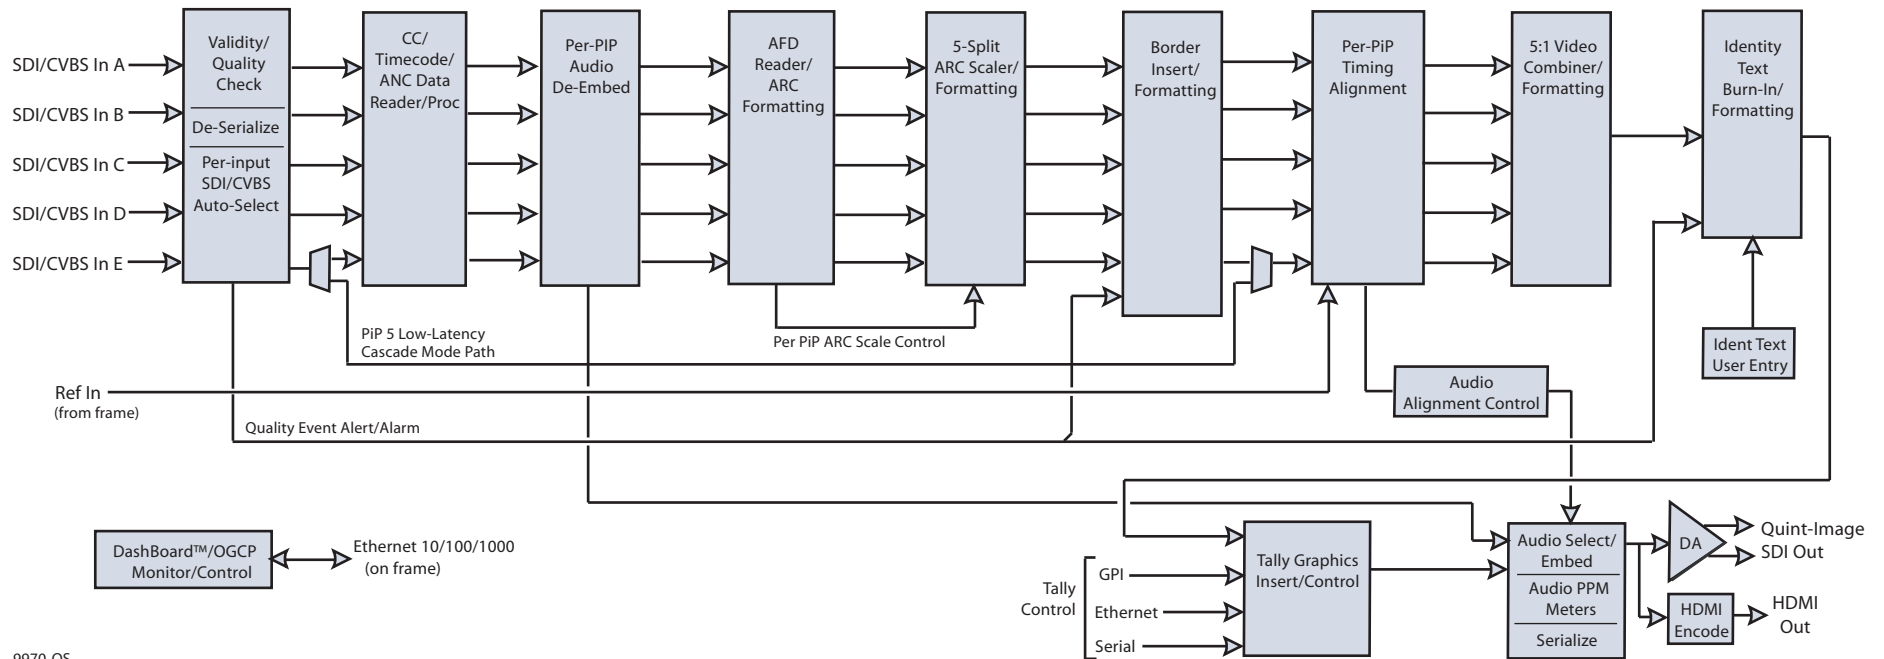

9970-QS Block Diagram

3G/HD/SD-SDI/CVBS Expandable Multiviewer with Advanced On-Screen Graphics

9970-QS

COBALT

Cobalt Digital Inc.
2506 Galen Drive
Champaign IL, 61821

217.344.1243
info@cobaltdigital.com
www.cobaltdigital.com