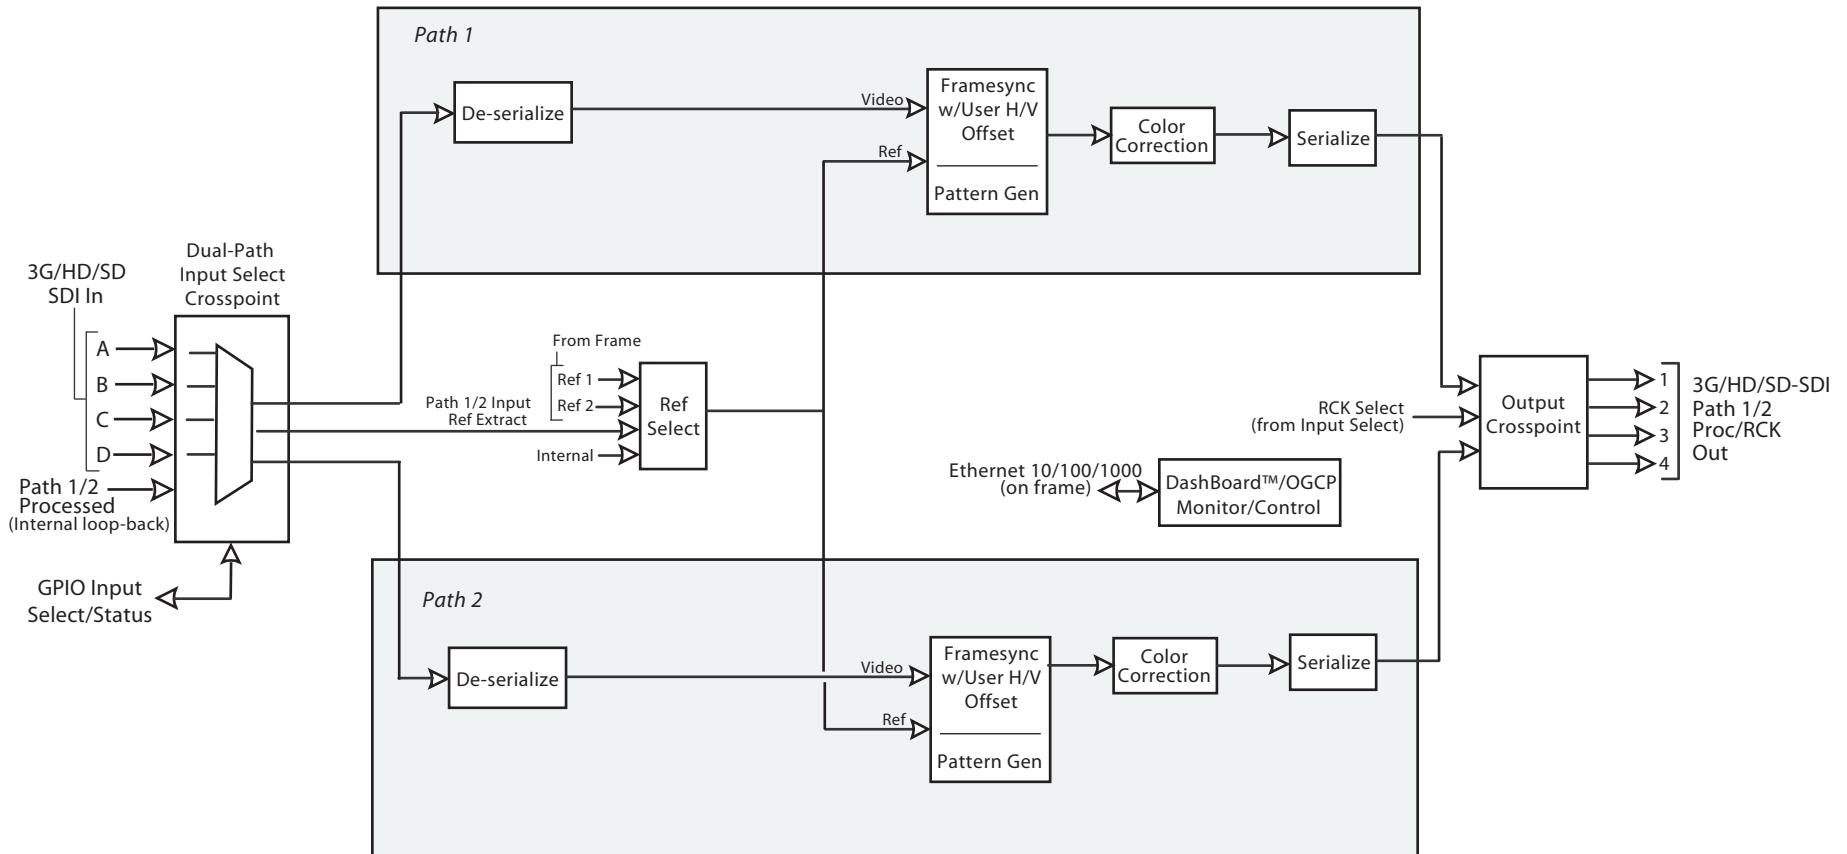

9980-2CSC-3G Block Diagram

3G/HD/SD-SDI Dual-Channel RGB Color Space Corrector / Framesync
with Integrated Test Signal Generator and OGCP-9000/CC Control Panel Support

9980-2CSC

COBALT

Cobalt Digital Inc.
2506 Galen Drive
Champaign IL, 61821