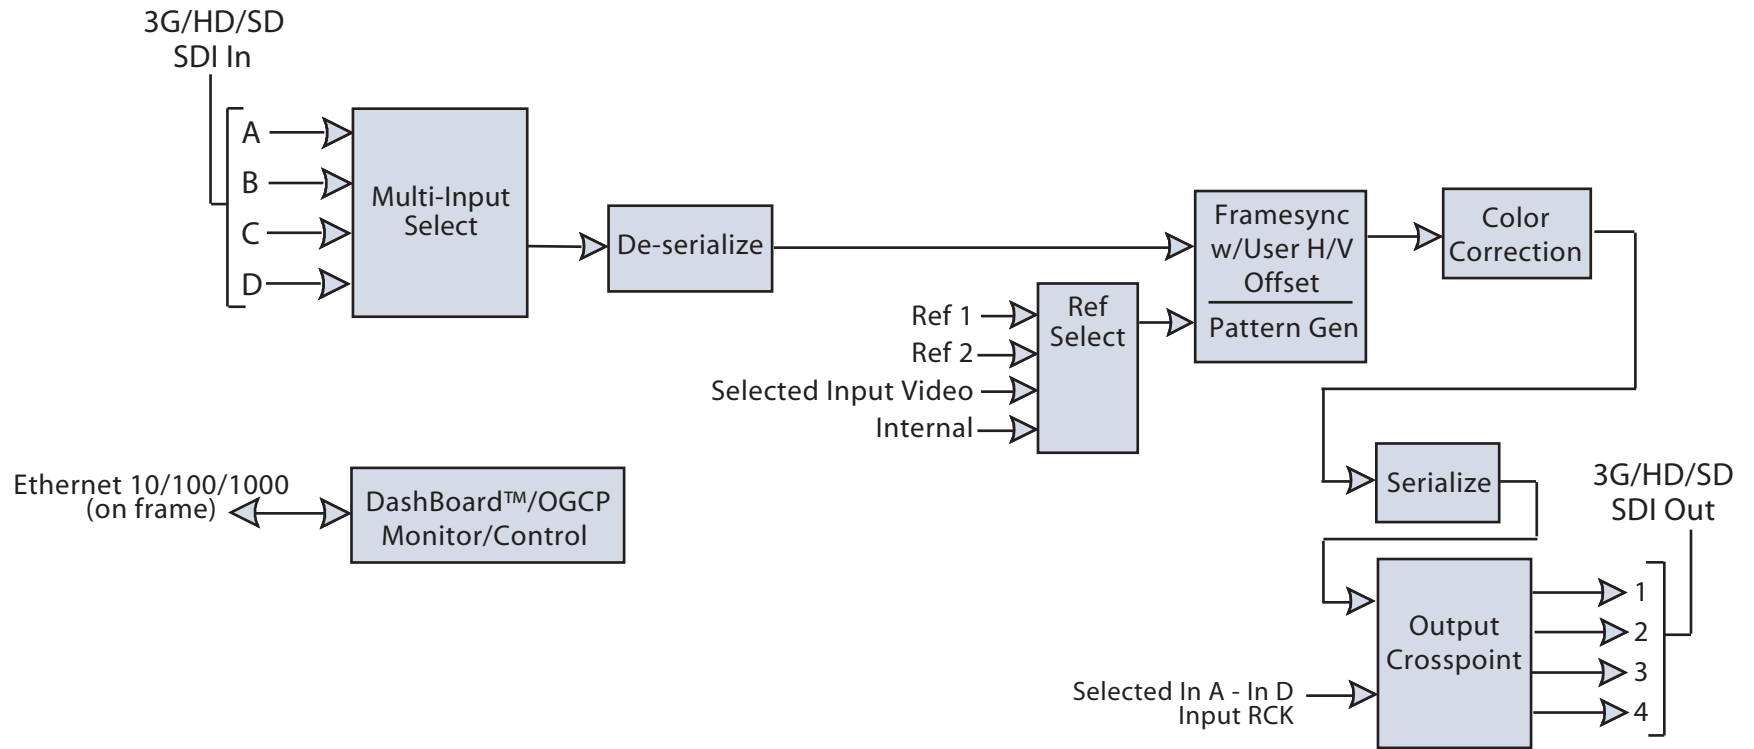

9980-CSC-3G Block Diagram

3G/HD/SD-SDI RGB Color Space Corrector / Framesync
with Integrated Test Signal Generator and OGCP-9000/CC Control Panel Support

COBALT Cobalt Digital Inc.
2506 Galen Drive
Champaign IL, 61821