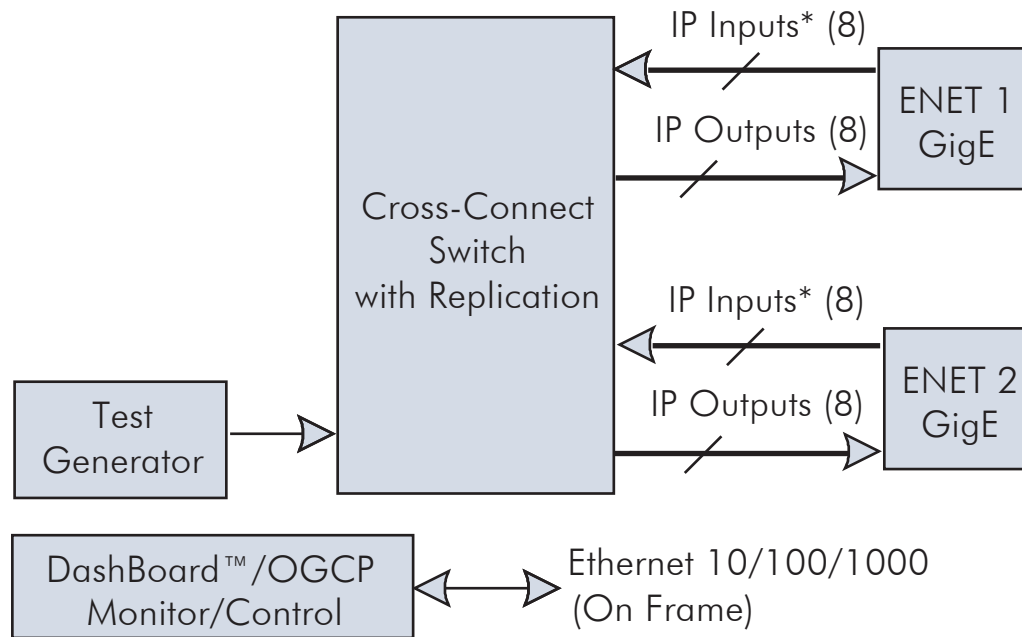

9990-RTR-8X16-MPEG-IP Block Diagram

8 Input / 16 Output Streaming IP (MPEG-TS) Reclocking Distribution Amplifier and Router

* On model 9990-RTR-8X16-MPEG-IP, number of input ports is limited to eight (total), which can be distributed across either of both GigE interfaces.