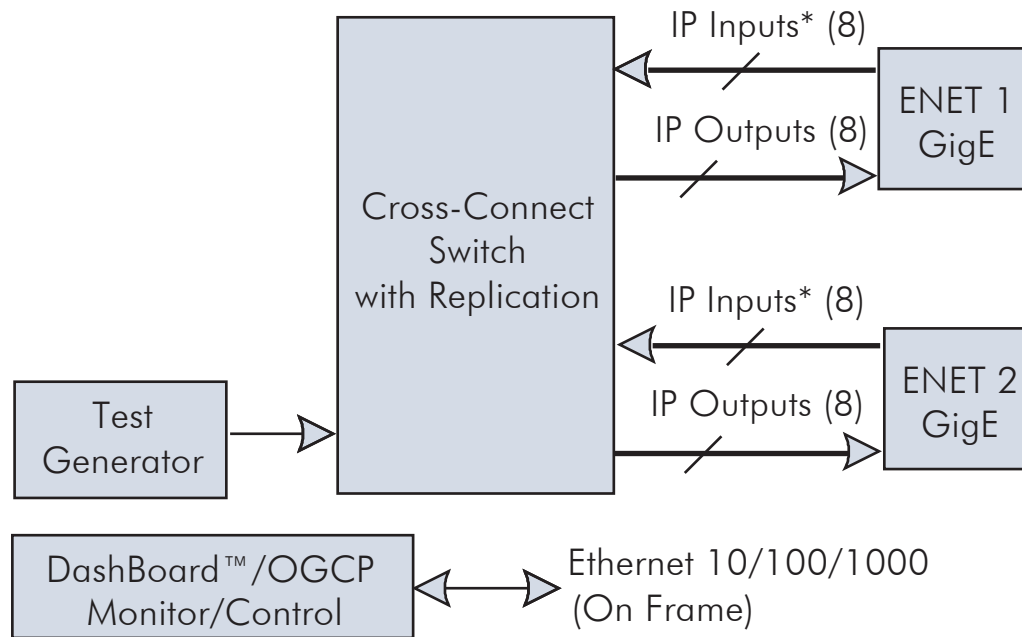

# 9990-RTR-MPEG-IP Block Diagram

Streaming IP (MPEG-TS) Reclocking Distribution Amplifier and Router

\* On model 9990-RTR-8X16-MPEG-IP, number of input ports is limited to eight (total), which can be distributed across either of both GigE interfaces.