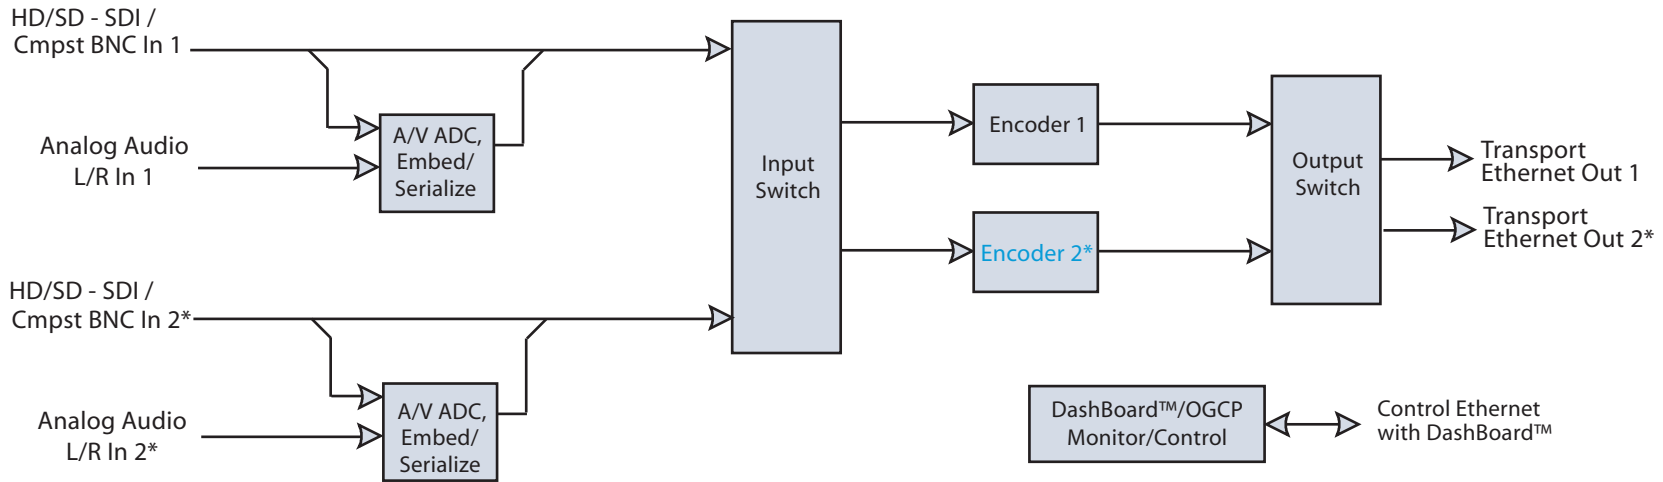

# 9990-ENC-H264-IP Block Diagram

HD/SD-SDI/CVBS H.264 (Single-Channel) Encoder with Streaming IP Output with Advanced Protocol Support including UDP Single/Multicast, HLS, and RTMP

this color denotes option