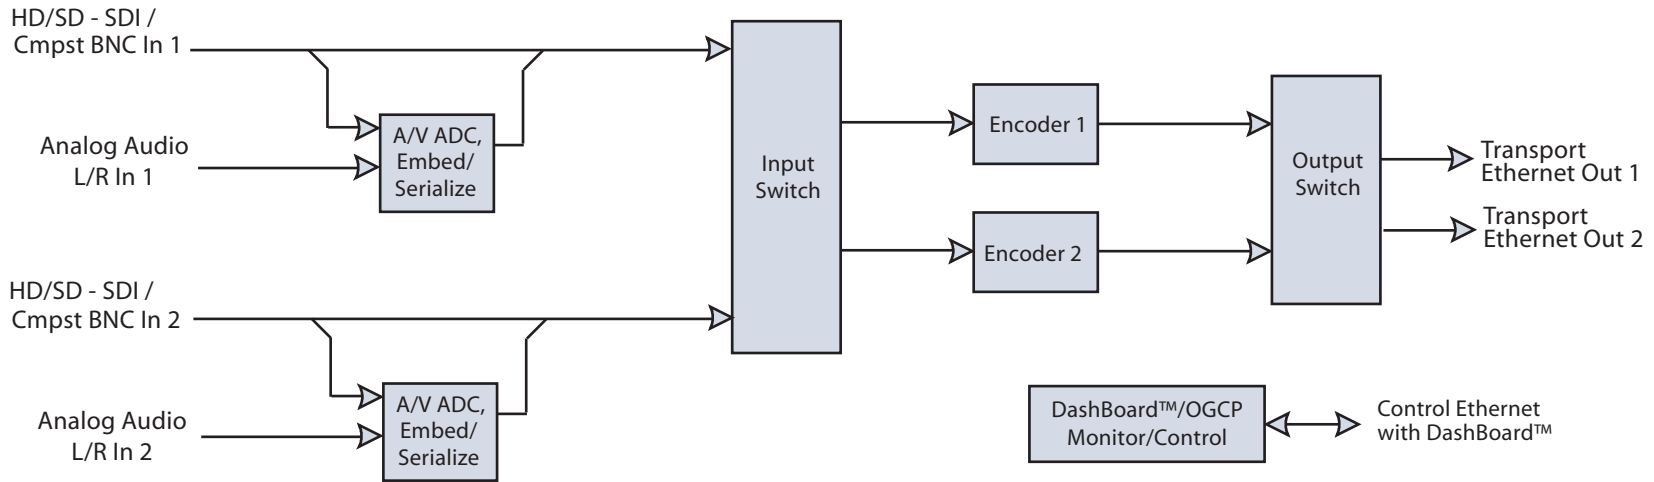

9990-ENC-H264-IP Block Diagram

HD/SD-SDI/CVBS (Dual-Channel) H.264 Encoder with Streaming IP Output
with Advanced Protocol Support including UDP Single/Multicast, HLS, and RTMP

COBALT®

Cobalt Digital Inc.
2506 Galen Drive
Champaign IL, 61821