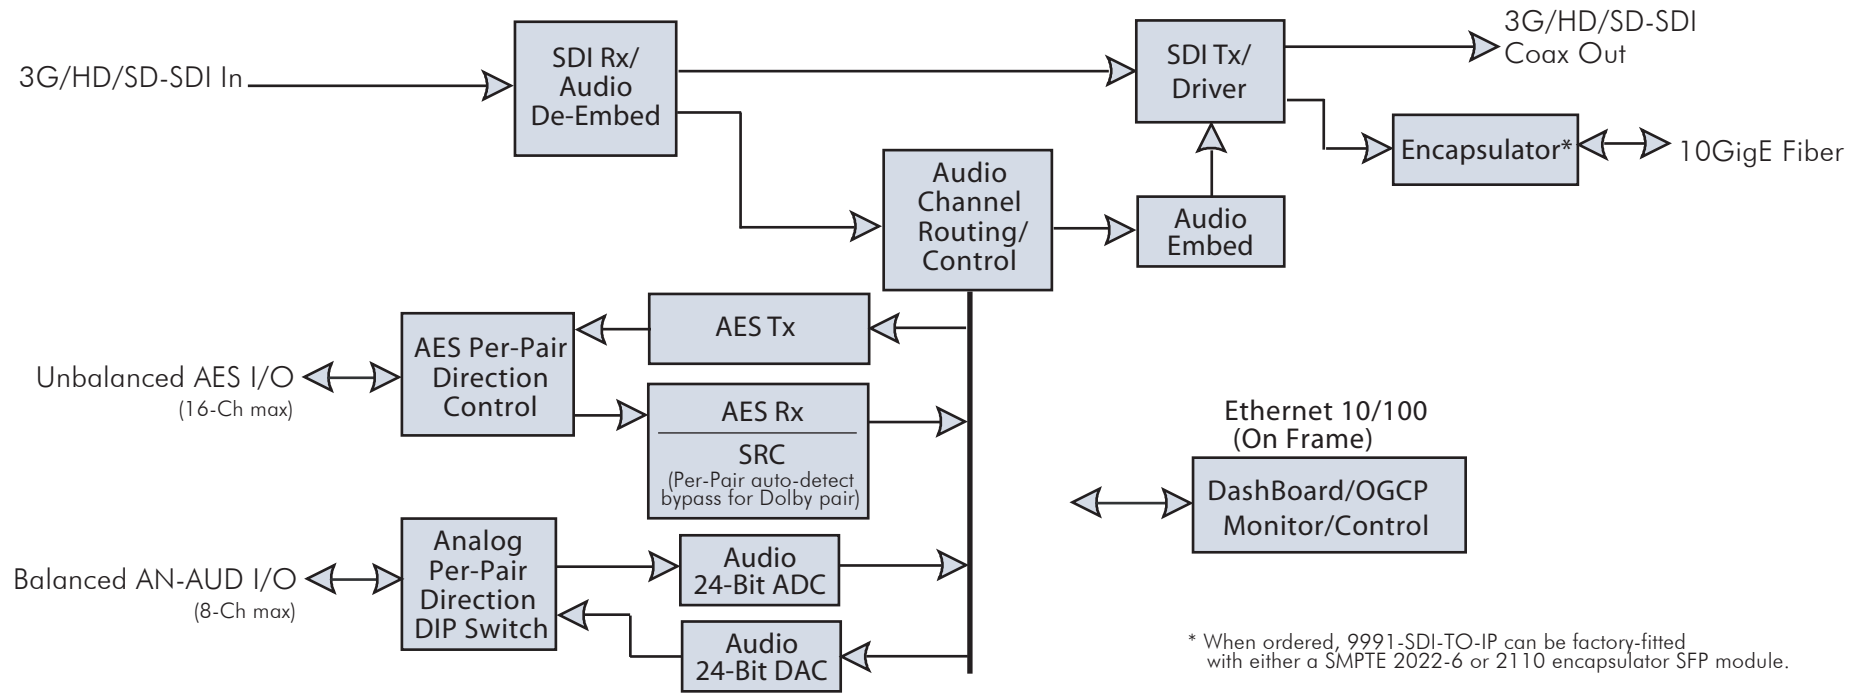

# 9991-SDI-TO-IP-10GE Block Diagram

3G/HD/SD-SDI SMPTE Encapsulator (2022-6 or 2110 Options)

with AES / Analog Audio Embed / De-Embed and 10GigE IP Optical Interface

**COBALT**

Cobalt Digital Inc.  
2506 Galen Drive  
Champaign IL, 61821