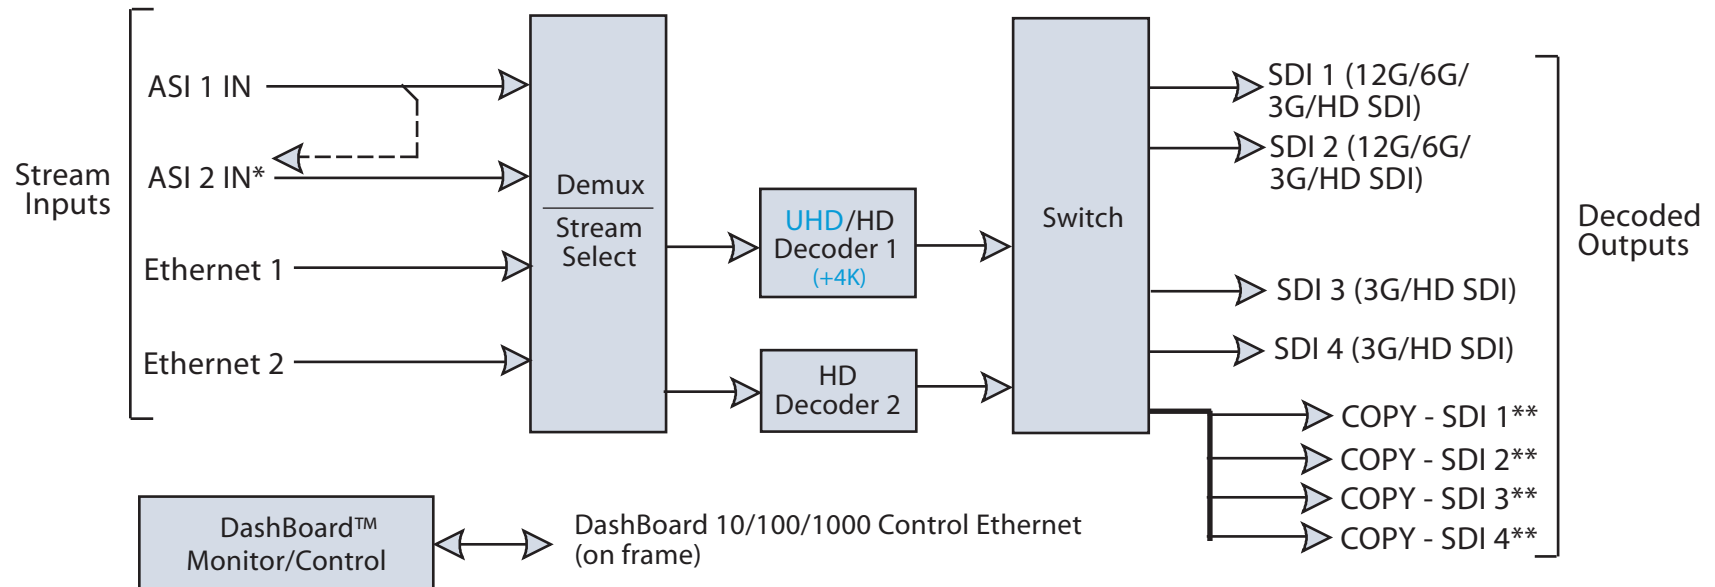

9992-2DEC Block Diagram

Dual Upgradeable AVC / MPEG-2 Software Defined Broadcast Decoder

* ASI 2 IN BNC selectable as ASI 2 IN stream decode source (default mode) or as alternate which instead provides loop-thru ASI 1 output copy.

** Output copies are disabled if the decoder is in 12G mode.

this color denotes option