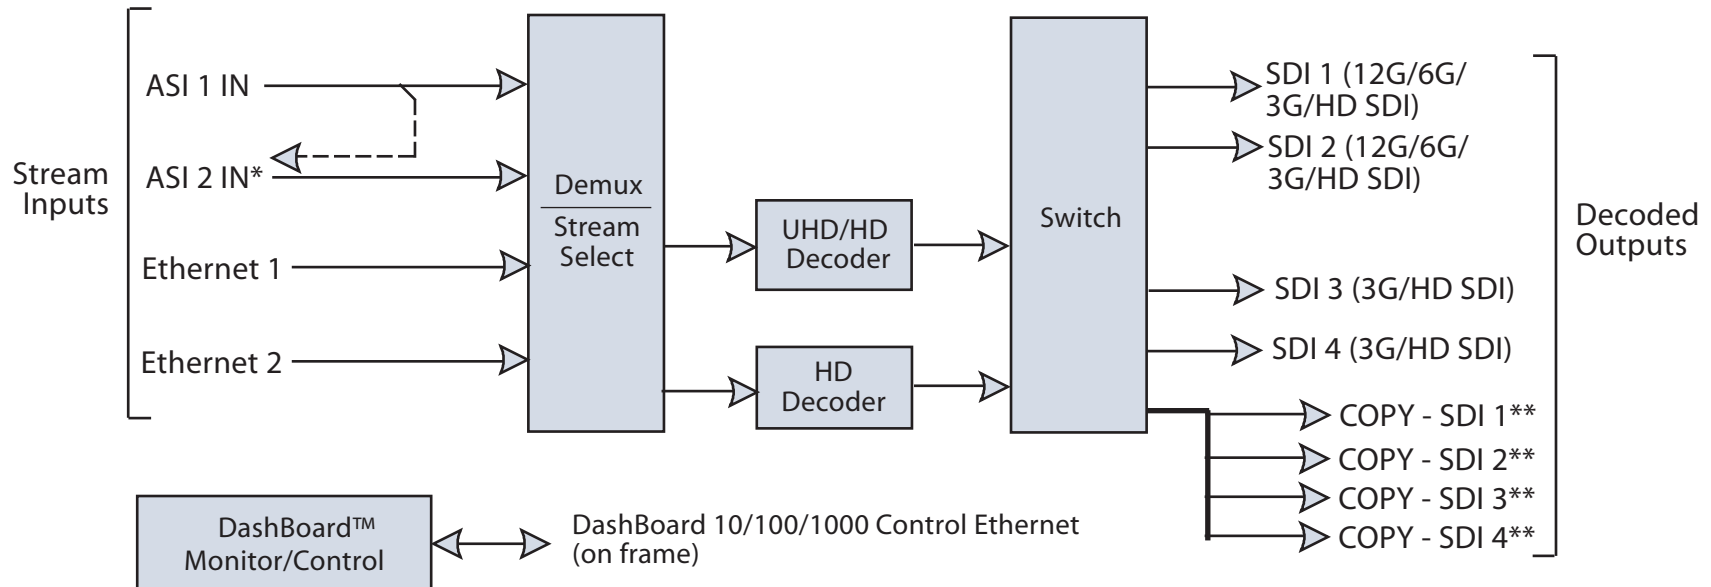

9992-DEC-4K-HEVC Block Diagram

4K / AVC / MPEG-2 Software Defined Broadcast Decoder
with Single-Channel 4K or Dual-Channel 2K Video Paths

* ASI 2 IN BNC selectable as ASI 2 IN stream decode source (default mode)
or as alternate which instead provides loop-thru ASI 1 output copy.

** Output copies are disabled if the decoder is in 12G mode.