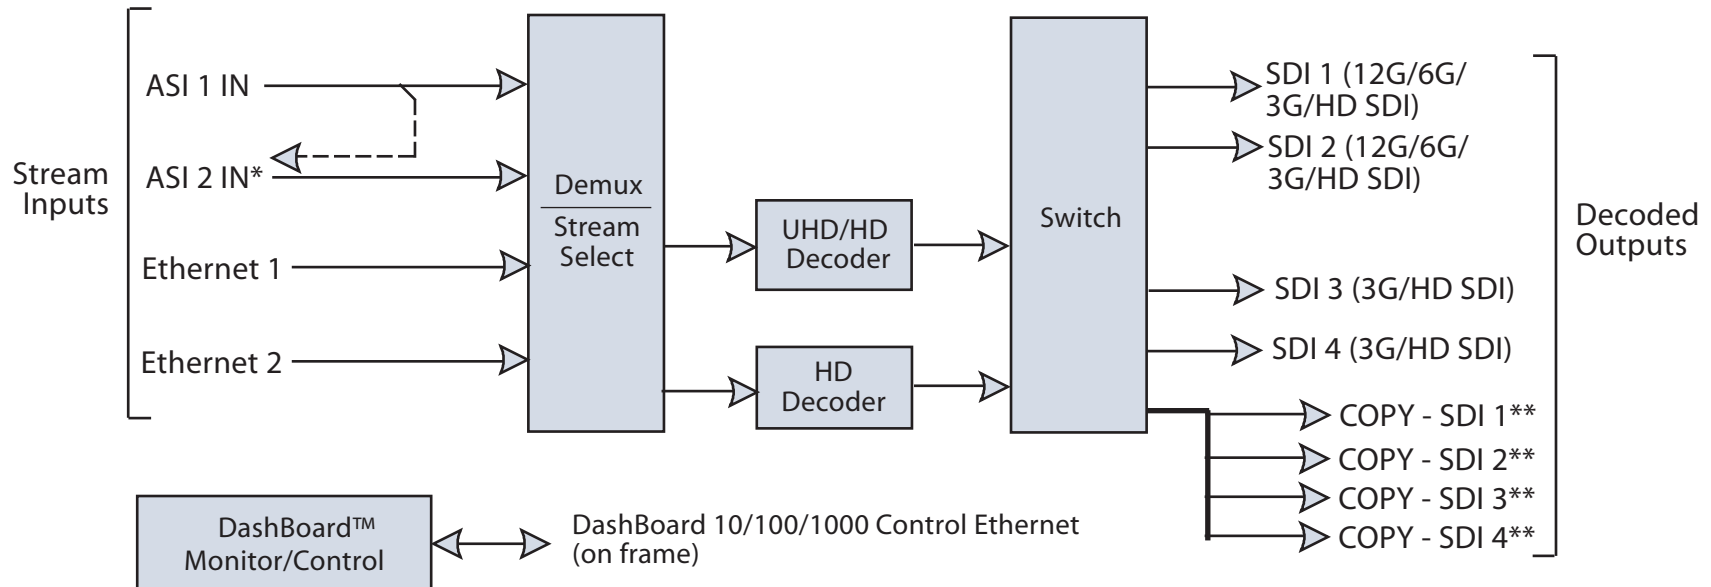

9992-DEC-4K-HEVC Block Diagram

4K HEVC/ AVC / MPEG-2 Software Defined Broadcast Decoder
with Single-Channel 4K or Dual-Channel 2K Video Paths

* ASI 2 IN BNC selectable as ASI 2 IN stream decode source (default mode)
or as alternate which instead provides loop-thru ASI 1 output copy.

** Output copies are disabled if the decoder is in 12G mode.