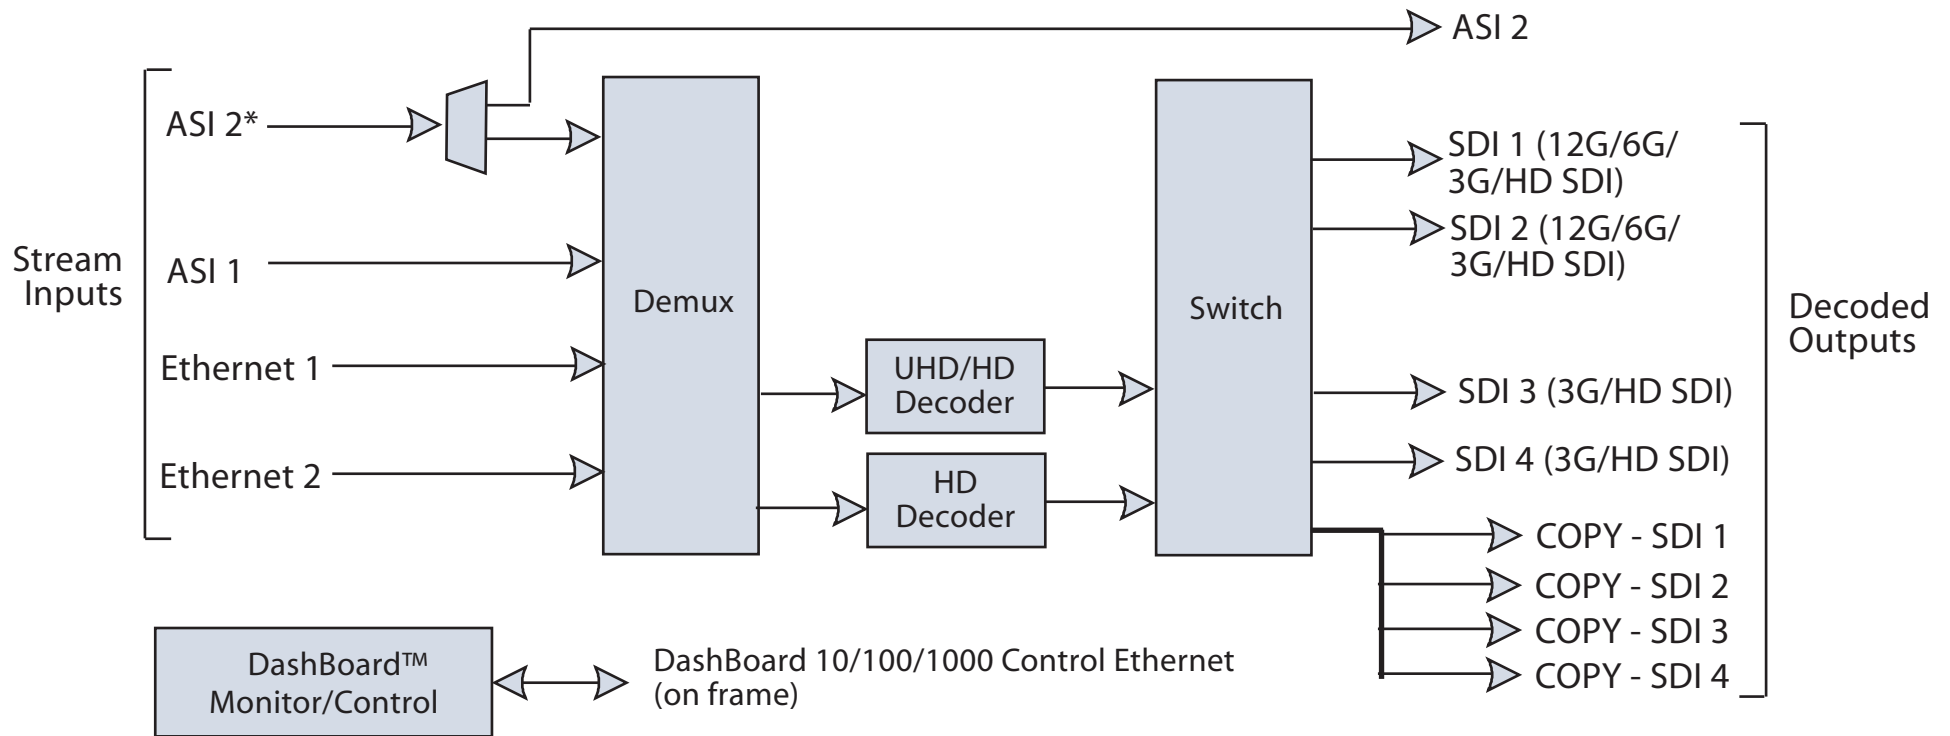

9992-DEC-MPEG Block Diagram

HEVC Upgradeable Dual-Channel MPEG2 / AVC Broadcast Decoder

* ASI 2 DashBoard selectable as stream decode source or forward copy as ASI copy output.