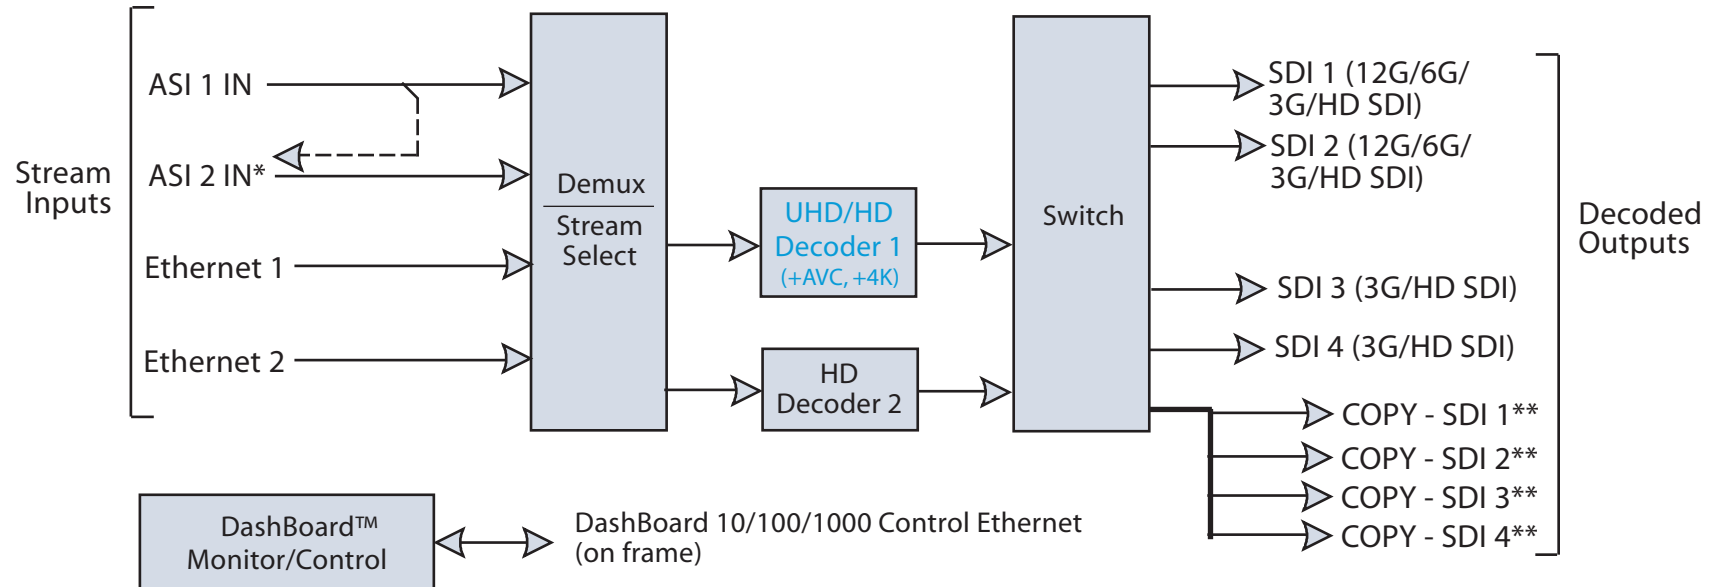

9992-DEC Block Diagram

AVC / MPEG-2 Software Defined Broadcast Decoder

* ASI 2 IN BNC selectable as ASI 2 IN stream decode source (default mode) or as alternate which instead provides loop-thru ASI 1 output copy.

** Output copies are disabled if the decoder is in 12G mode.

this color denotes option